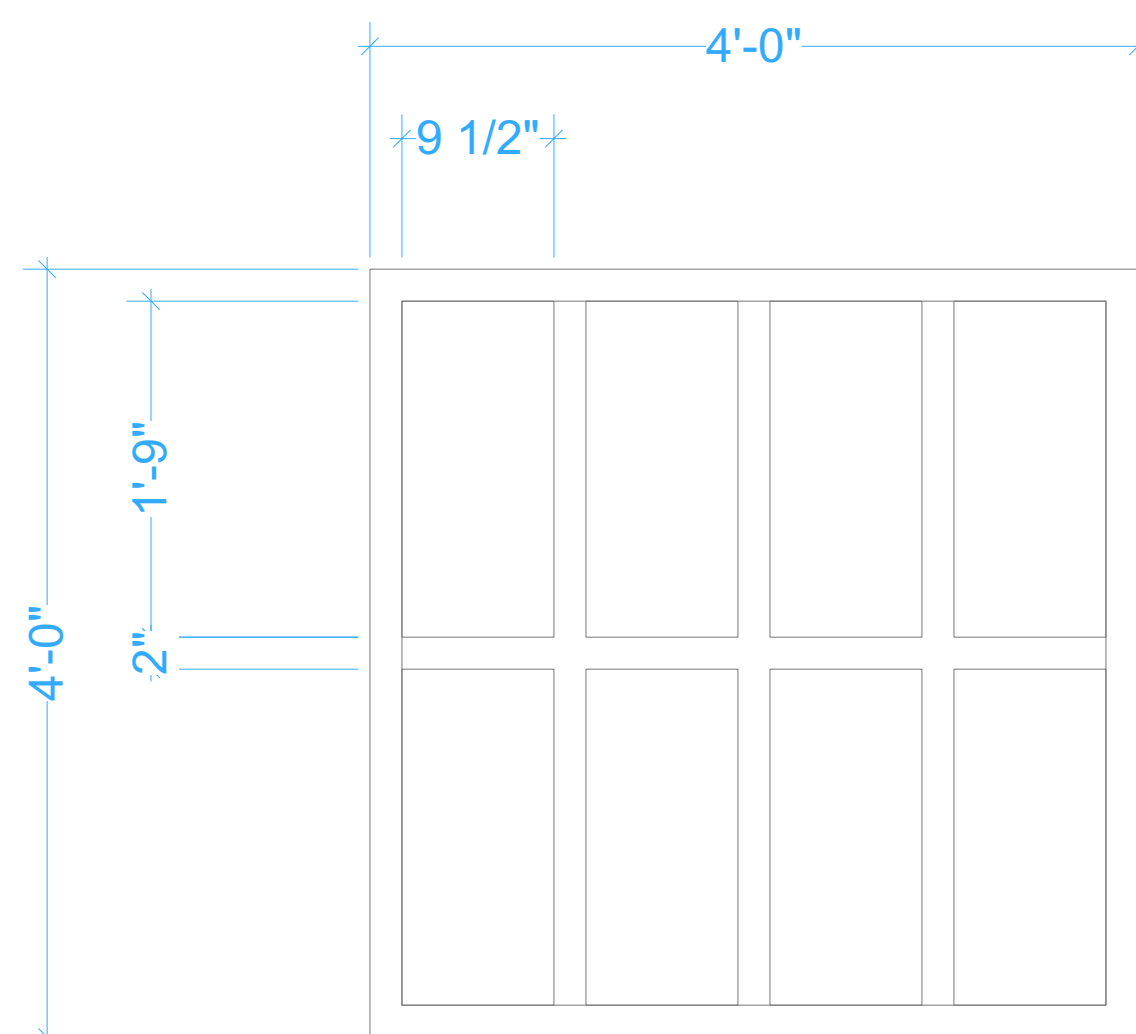

SCALE: FULL

BASEBOARDS

SCALE: FULL

CROWN MOULDING

SCALE: FULL

WINDOW AND DOOR FRAMING

SCALE: 1"=1'-0"

WINDOW- WALL C & F

SCALE: 1"=1'-0"

WINDOW- WALL D

SCALE: 1"=1'-0"

ALL DOORS

MOULDINGS: HOME DEPOT

5523 29/64 in. x 3-1/4 in. x 8 ft. PVC Composite White Colonial Base Moulding

2-3/4 in. x 2-3/4 in. x 94-1/2 in. Polyurethane Tristan Crown Moulding