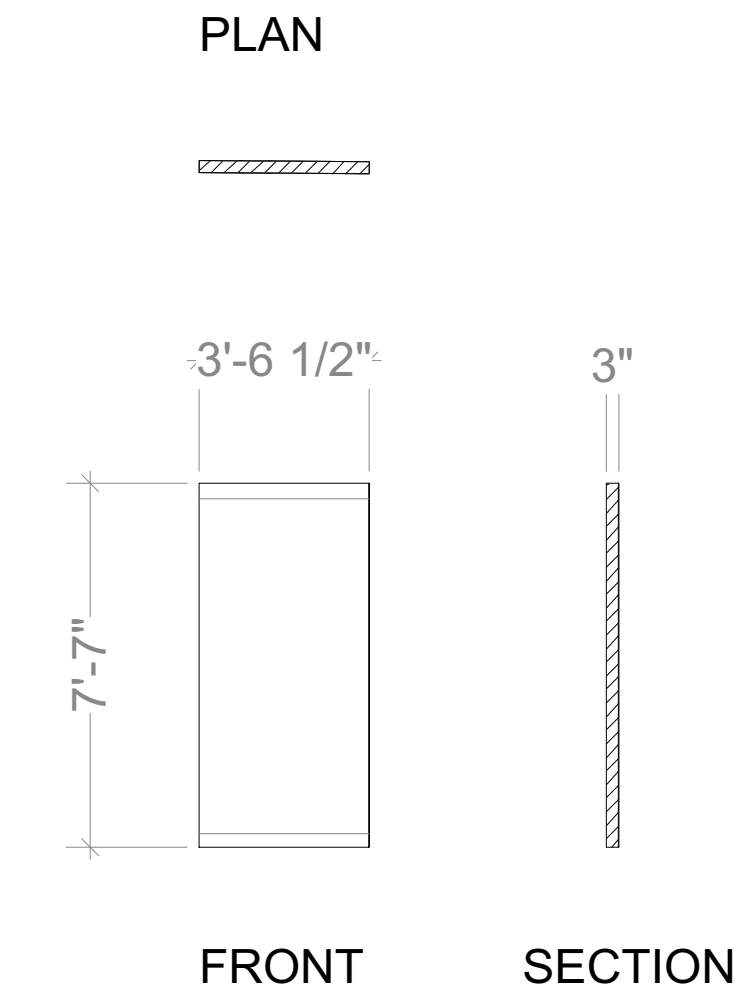

WALL J

INTIMATE APPAREL	
ELEVATIONS 1	Date : 4/22/2021
HUNTER COLLEGE LOEWE THEATRE	Scale : 1/4"=1'-0"
Director : NATALIE ROBIN	3 OF 6
Designer : RACHAEL GRAN	
Revisions :