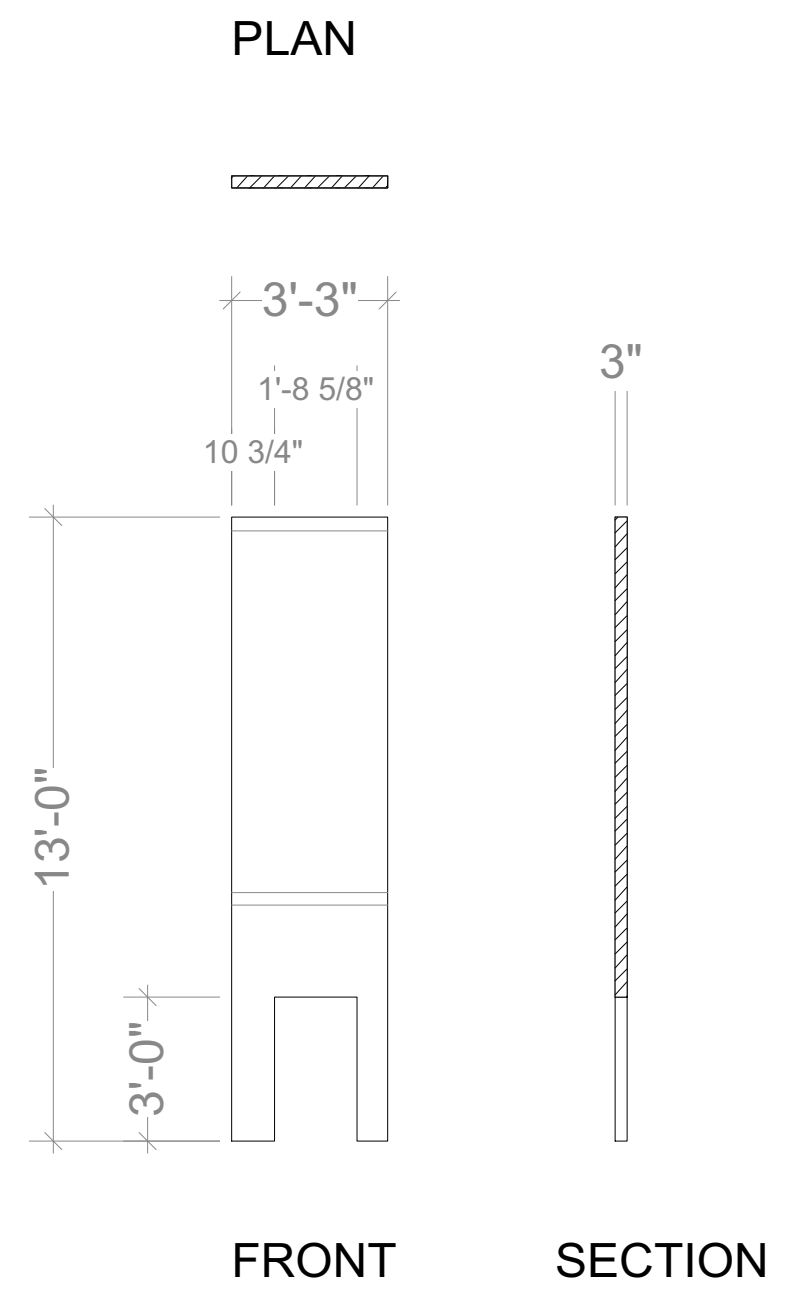

WALL B

INTIMATE APPAREL	
ELEVATIONS 1	Date : 4/22/2021
HUNTER COLLEGE LOEWE THEATRE	Scale : 1/4"=1'-0"
Director : NATALIE ROBIN	3 OF 6
Designer : RACHAEL GRAN	
Revisions :