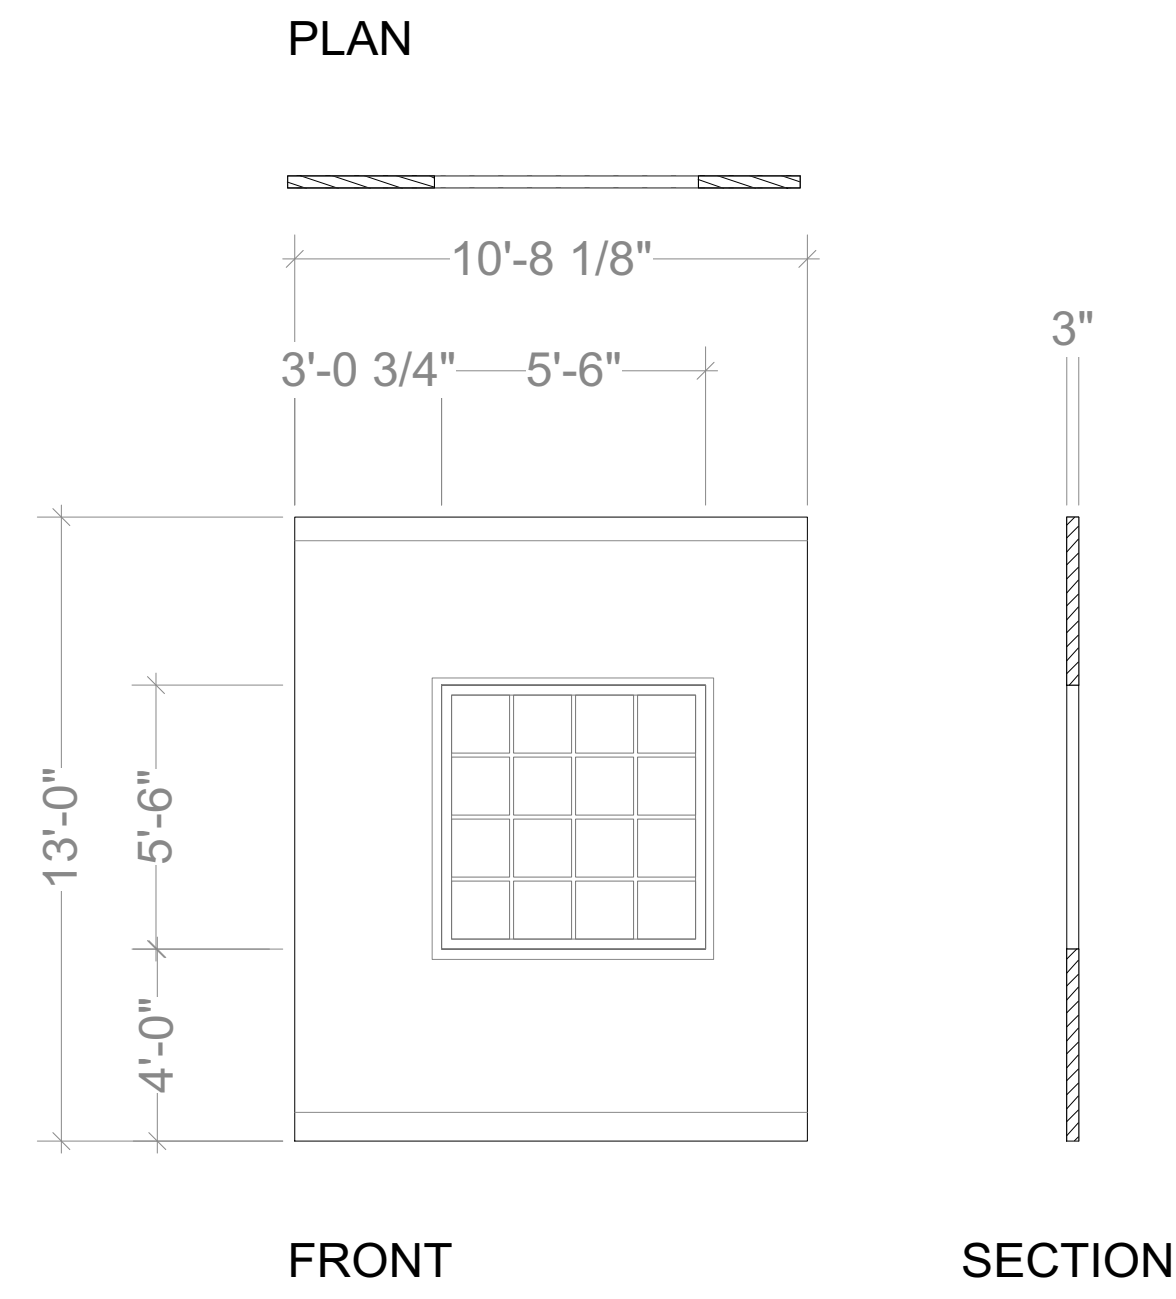

WALL D

INTIMATE APPAREL	
ELEVATIONS 1	Date : 4/22/2021
HUNTER COLLEGE LOEWE THEATRE	Scale : 1/4"=1'-0"
Director : NATALIE ROBIN	3 OF 6
Designer : RACHAEL GRAN	
Revisions :