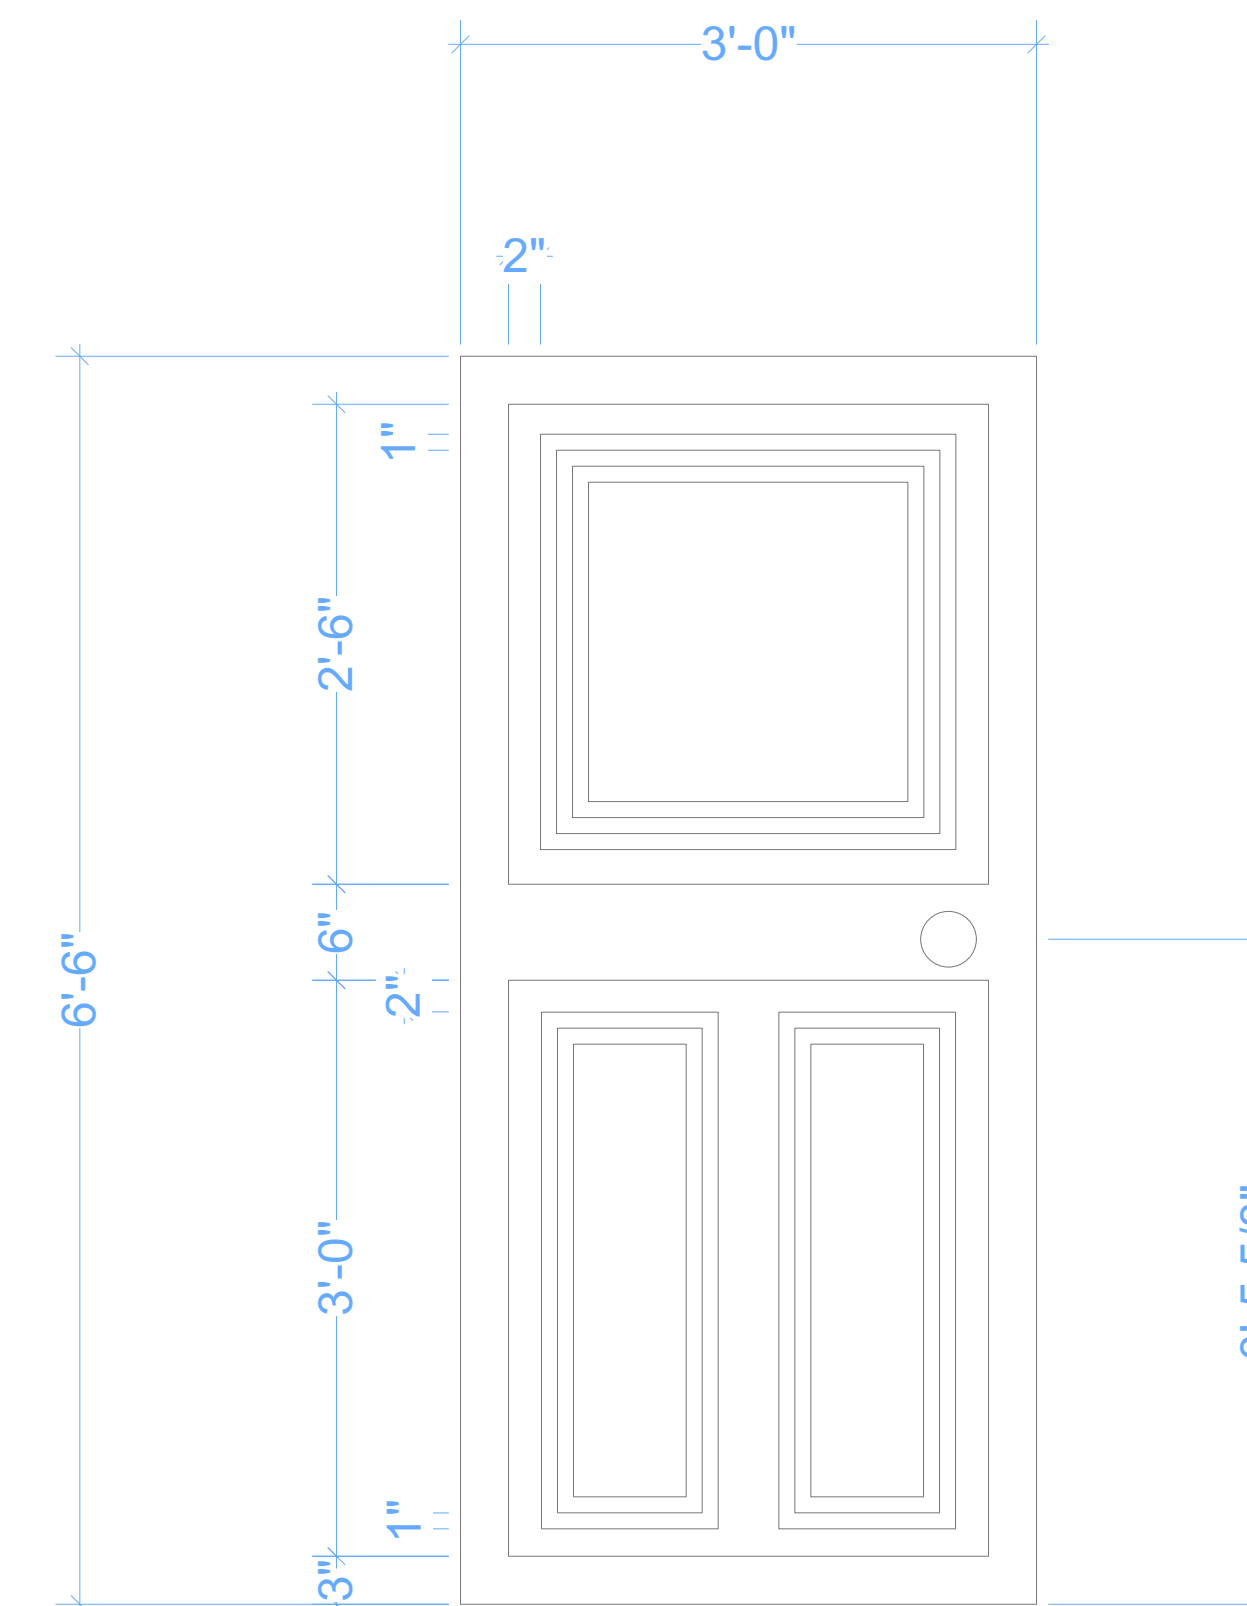

SCALE: FULL

BASEBOARDS

SCALE: FULL

CROWN MOULDING

SCALE: FULL

WINDOW AND DOOR FRAMING

SCALE: 1"=1'-0"

WINDOW- WALL C & F

SCALE: 1"=1'-0"

WINDOW- WALL D

SCALE: 1"=1'-0"

ALL DOORS

MOULDINGS: HOME DEPOT

5523 29/64 in. x 3-1/4 in. x 8 ft. PVC Composite White Colonial Base Moulding

2-3/4 in. x 2-3/4 in. x 94-1/2 in. Polyurethane Tristan Crown Moulding