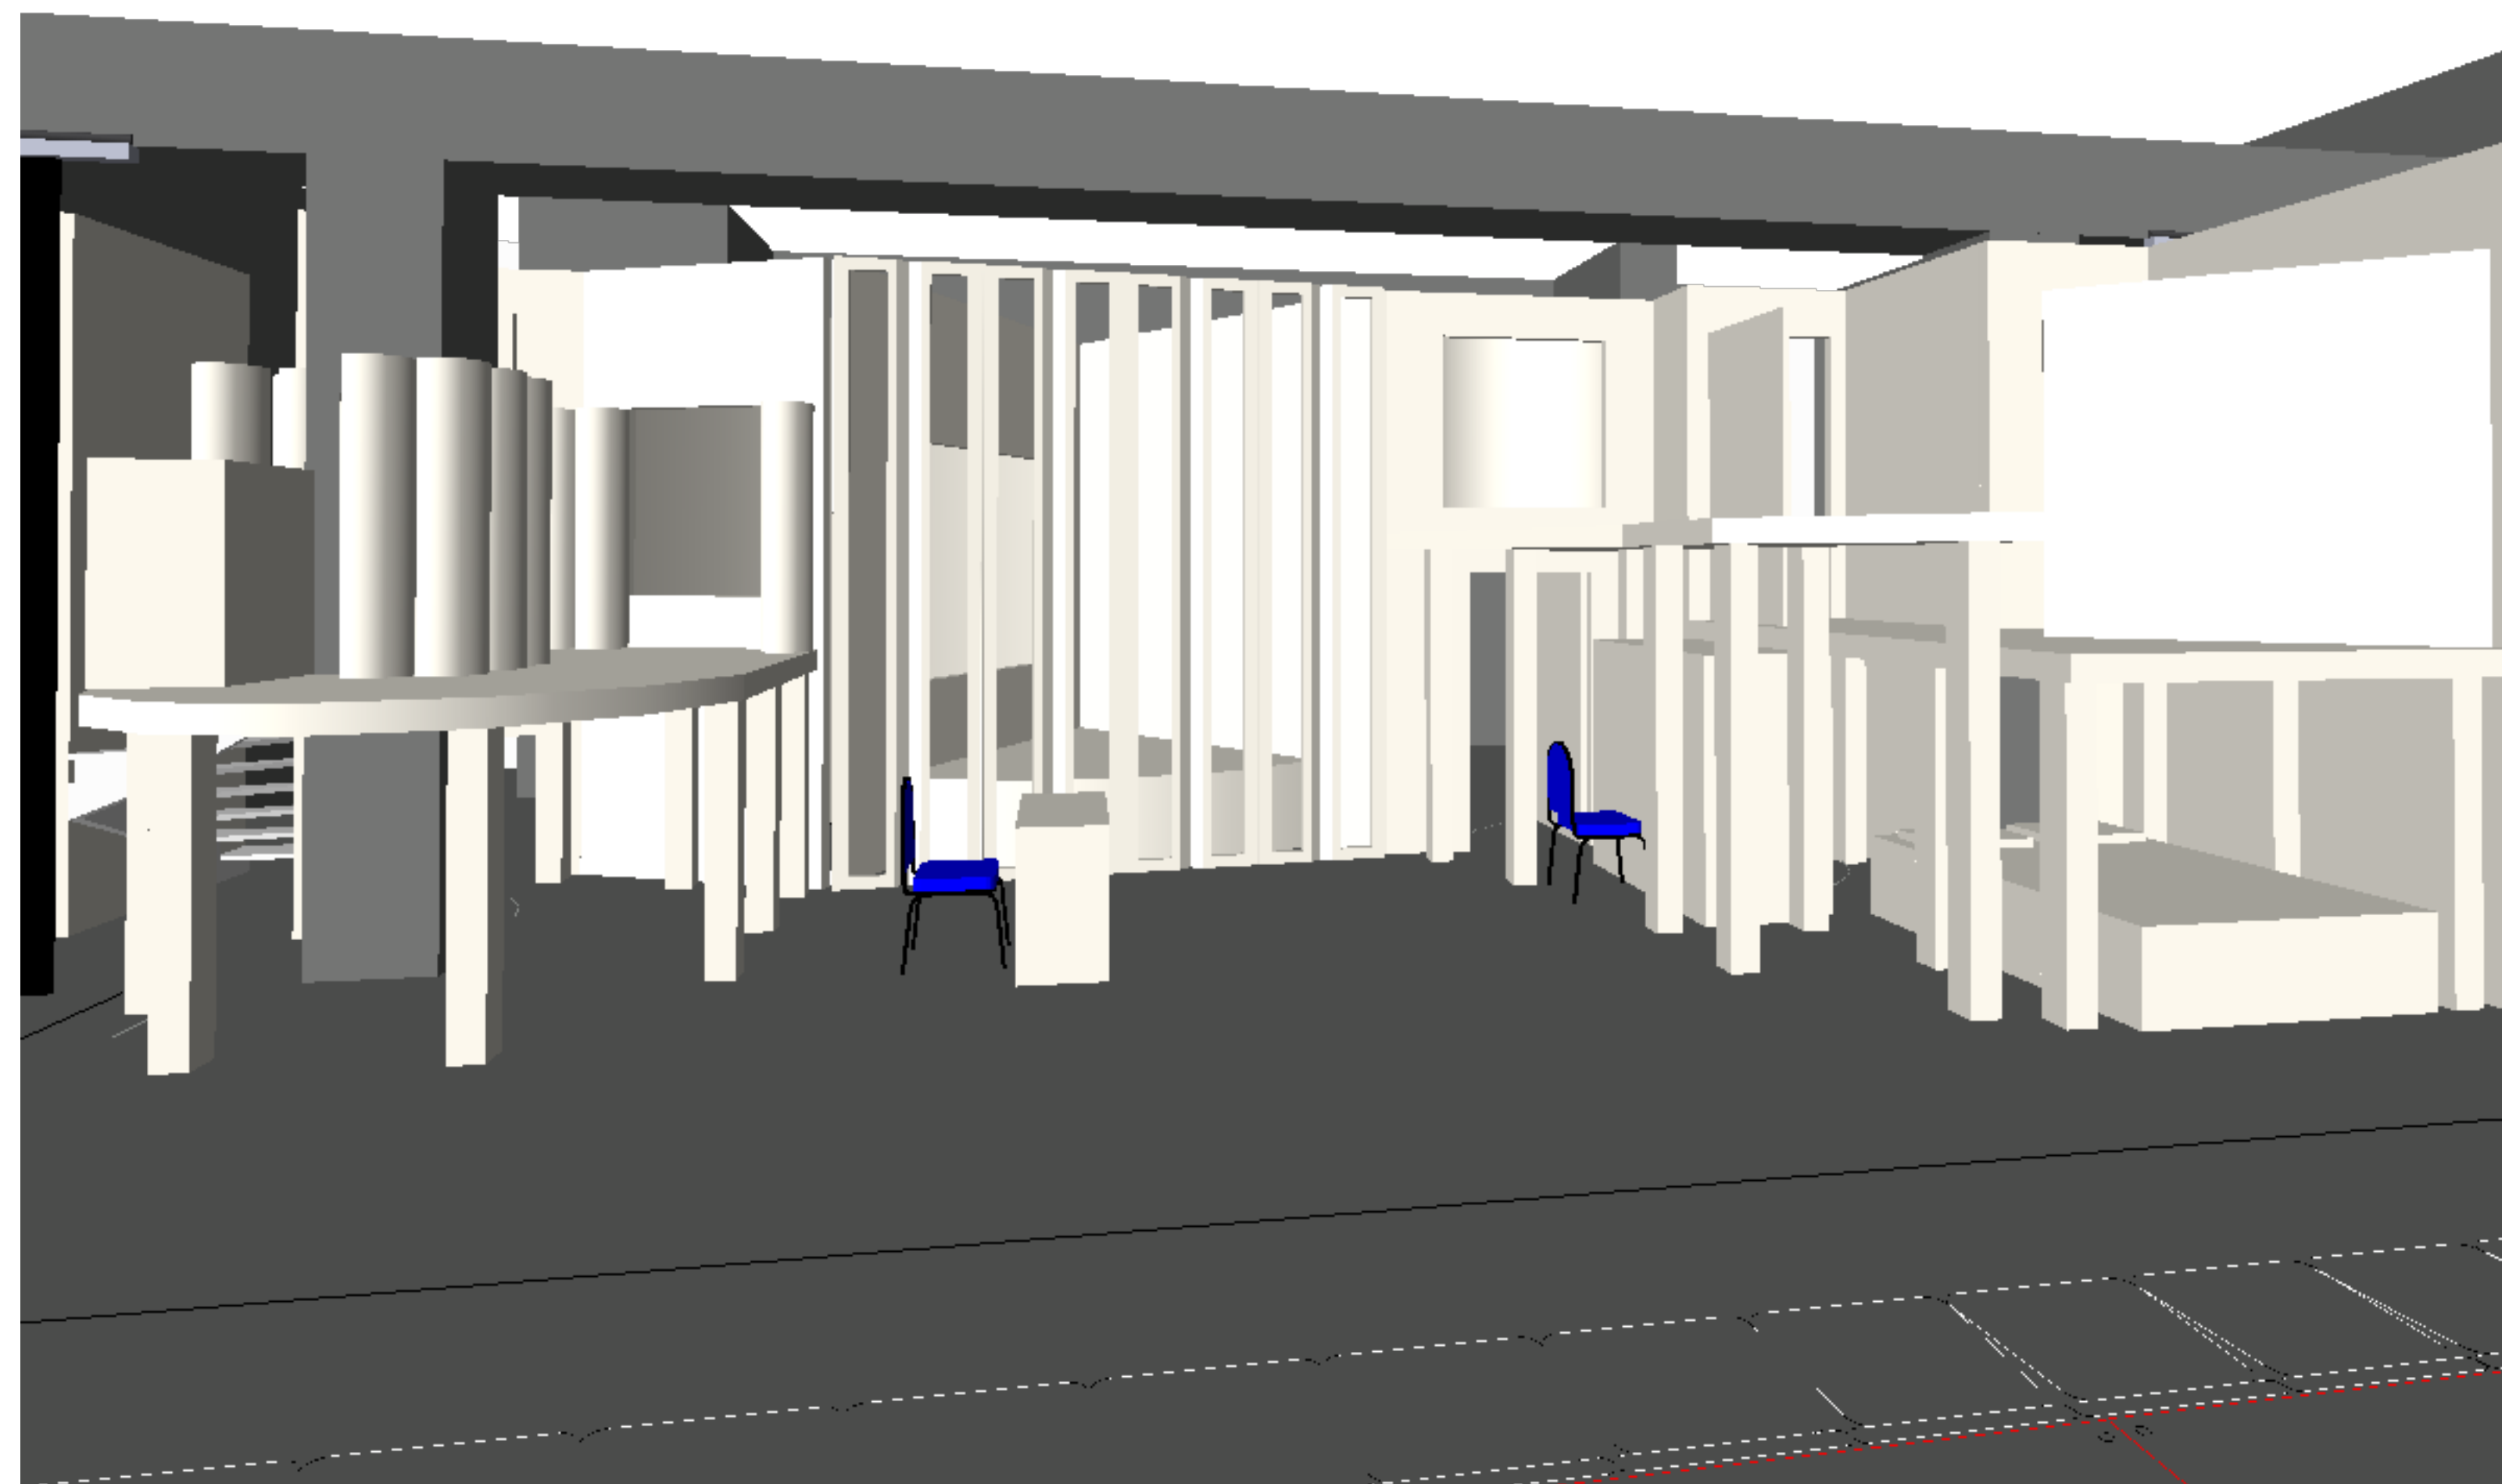

**NOTES:**  
 -WALL N IS A FOLDING SCREEN THAT OPENS FOR ACT 2  
 CYC 1 & 2 BEHIND WINDOWS SHOULD BE LIT ACCORDING TO PLOT ELEMENTS- DISCUSS  
 +24" ARC USC IS A GIANT BED THAT WILL BE UPHOLSTERED ACCORDINGLY

### INTIMATE APPAREL

GROUNDPLAN & SECTION	Date : 2/21/2021
HUNTER COLLEGE LOEWE THEATRE	Scale : 1/4"=1'-0"
Director : NATALIE ROBIN	1 OF 6
Designer : RACHAEL GRAN	
Revisions : 4/22/2021	
5/1/2021	

<b>INTIMATE APPAREL</b>	
FRONT ELEVATION/PERSPECTIVE	Date : 4/22/2021
HUNTER COLLEGE LOEWE THEATRE	Scale : 1/2"=1'-0"
Director : NATALIE ROBIN	<b>2</b> OF <b>6</b>
Designer : RACHAEL GRAN	
Revisions : 5/1/2021	

WALL I

WALL J

WALL K

<b>INTIMATE APPAREL</b>	
ELEVATIONS 1	Date : 4/22/2021
HUNTER COLLEGE LOEWE THEATRE	Scale : 1/4"=1'-0"
Director : NATALIE ROBIN	<b>3</b> OF <b>6</b>
Designer : RACHAEL GRAN	
Revisions :	

SCALE: 1"=1'-0"

WINDOW- WALL D

SCALE: 1"=1'-0"

ALL DOORS

MOULDINGS: HOME DEPOT

5523 29/64 in. x 3-1/4 in. x 8 ft. PVC Composite White Colonial Base Moulding

2-3/4 in. x 2-3/4 in. x 94-1/2 in. Polyurethane Tristan Crown Moulding