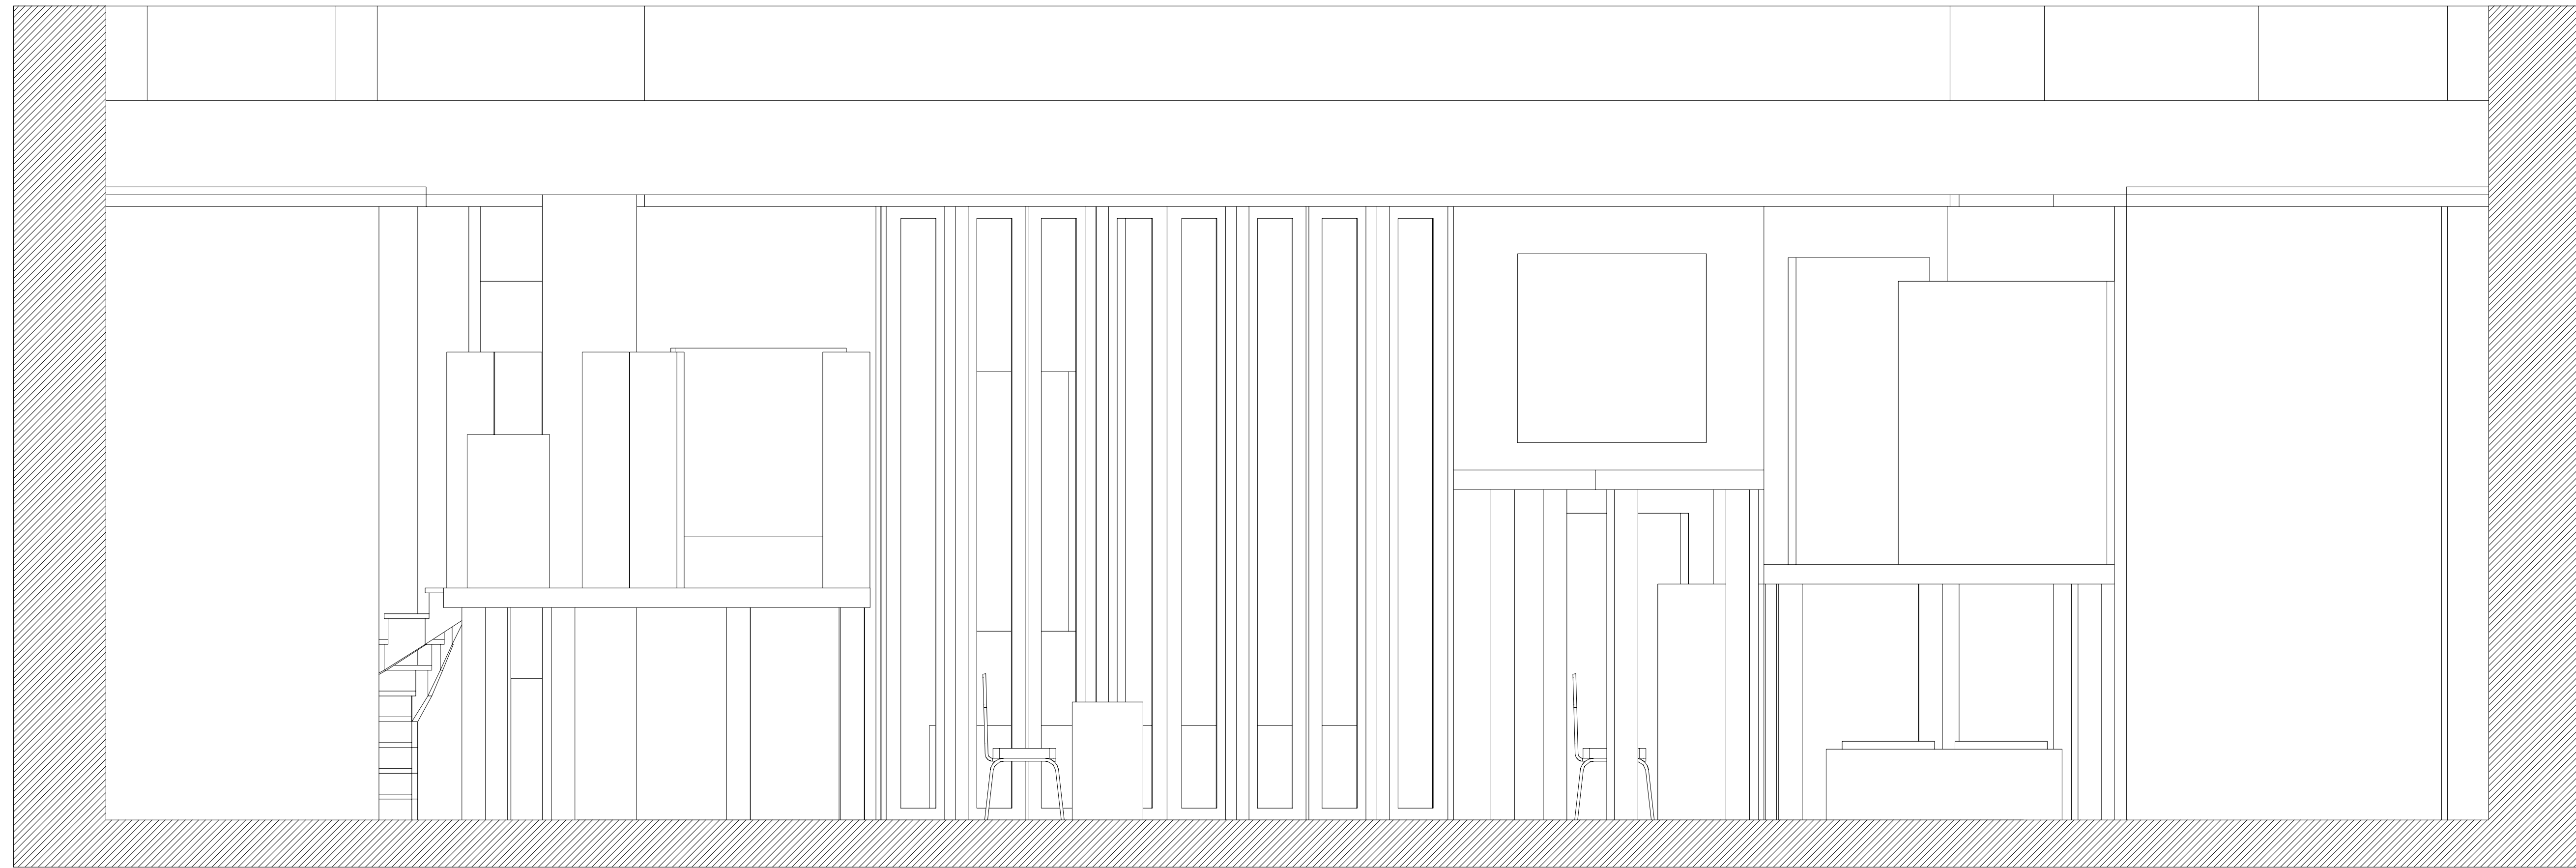

**NOTES:**  
 -WALL N IS A FOLDING SCREEN THAT OPENS FOR ACT 2  
 CYC 1 & 2 BEHIND WINDOWS SHOULD BE LIT ACCORDING TO PLOT ELEMENTS- DISCUSS  
 +24" ARC USC IS A GIANT BED THAT WILL BE UPHOLSTERED ACCORDINGLY

### INTIMATE APPAREL

GROUNDPLAN & SECTION	Date : 2/21/2021
HUNTER COLLEGE LOEWE THEATRE	Scale : 1/4"=1'-0"
Director : NATALIE ROBIN	1 OF 6
Designer : RACHAEL GRAN	
Revisions : 4/22/2021	
5/1/2021	

<b>INTIMATE APPAREL</b>	
FRONT ELEVATION/PERSPECTIVE	Date : 4/22/2021
HUNTER COLLEGE LOEWE THEATRE	Scale : 1/2"=1'-0"
Director : NATALIE ROBIN	<b>2</b> OF <b>6</b>
Designer : RACHAEL GRAN	
Revisions : 5/1/2021	