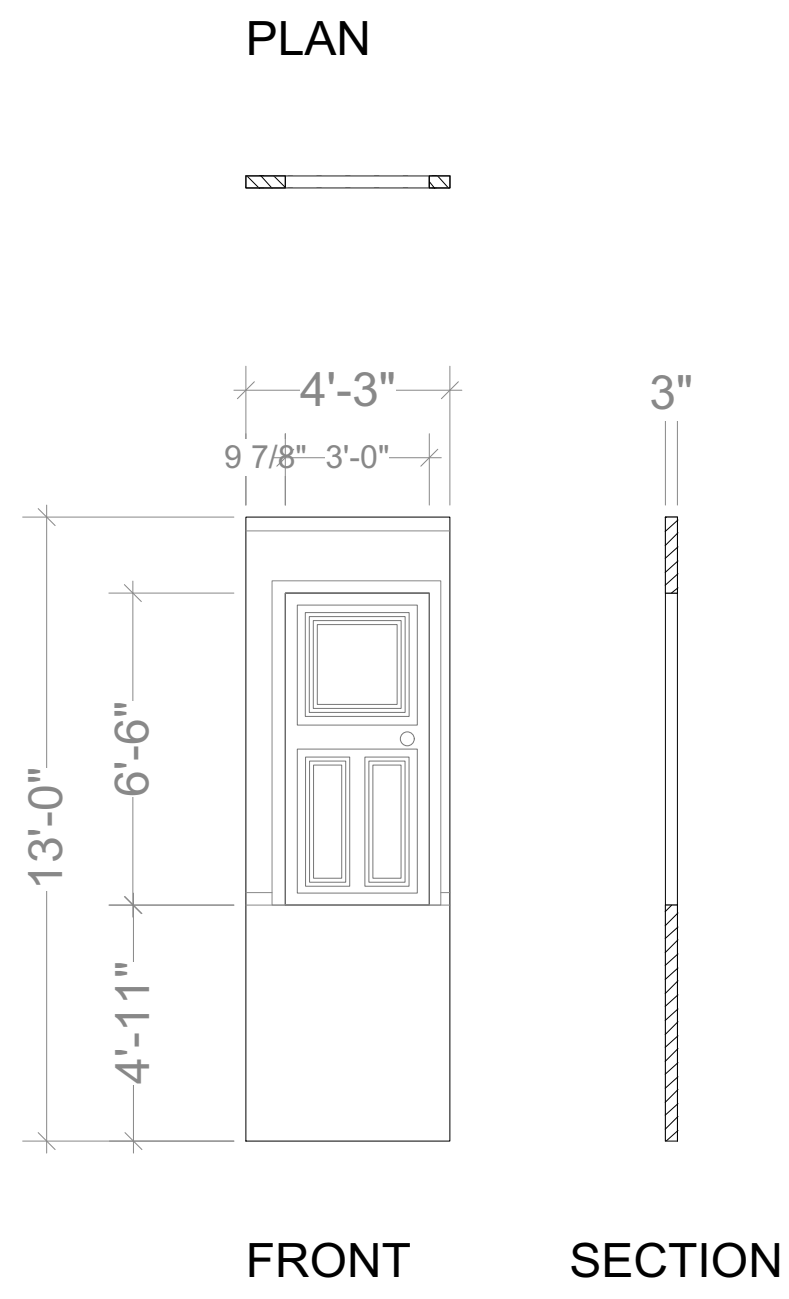

**NOTES:**  
 -WALL N IS A FOLDING SCREEN THAT OPENS FOR ACT 2  
 CYC 1 & 2 BEHIND WINDOWS SHOULD BE LIT ACCORDING TO PLOT ELEMENTS- DISCUSS  
 +24" ARC USC IS A GIANT BED THAT WILL BE UPHOLSTERED ACCORDINGLY

### INTIMATE APPAREL

GROUNDPLAN & SECTION	Date : 2/21/2021
HUNTER COLLEGE LOEWE THEATRE	Scale : 1/4"=1'-0"
Director : NATALIE ROBIN	1 OF 6
Designer : RACHAEL GRAN	
Revisions : 4/22/2021	
5/1/2021	

<b>INTIMATE APPAREL</b>	
FRONT ELEVATION/PERSPECTIVE	Date : 4/22/2021
HUNTER COLLEGE LOEWE THEATRE	Scale : 1/2"=1'-0"
Director : NATALIE ROBIN	<b>2</b> OF <b>6</b>
Designer : RACHAEL GRAN	
Revisions : 5/1/2021	

SCALE: 1"=1'-0"

WINDOW- WALL D

SCALE: 1"=1'-0"

ALL DOORS

MOULDINGS: HOME DEPOT

5523 29/64 in. x 3-1/4 in. x 8 ft. PVC Composite White Colonial Base Moulding

2-3/4 in. x 2-3/4 in. x 94-1/2 in. Polyurethane Tristan Crown Moulding