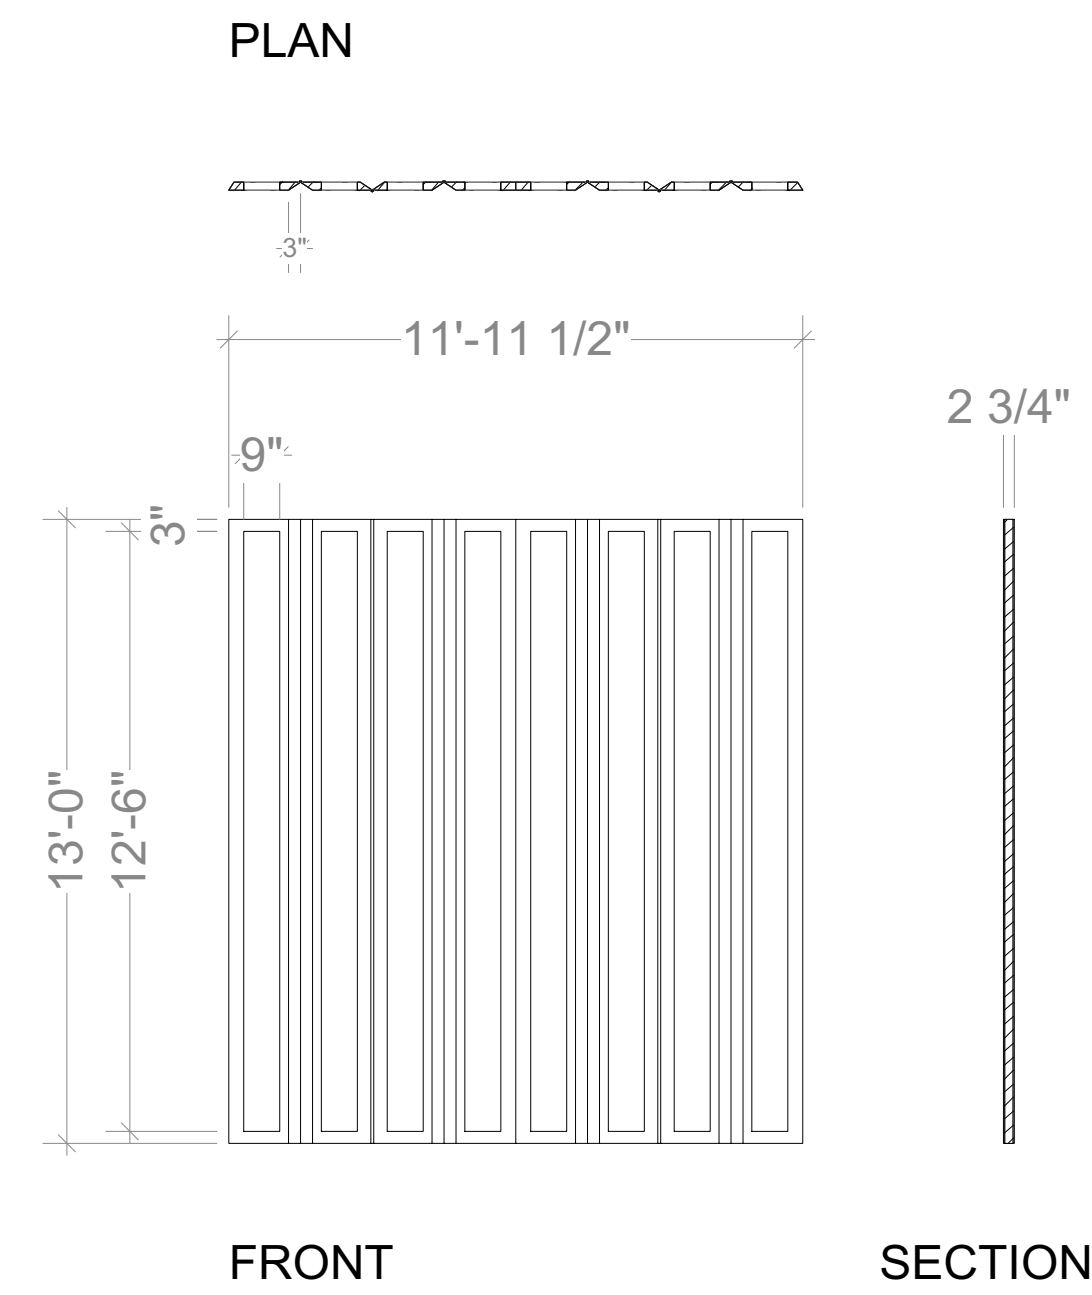

WALL N

INTIMATE APPAREL	
ELEVATIONS 2	Date : 4/22/2021
HUNTER COLLEGE LOEWE THEATRE	Scale : 1/4"=1'-0"
Director : NATALIE ROBIN	4 OF 6
Designer : RACHAEL GRAN	
Revisions :