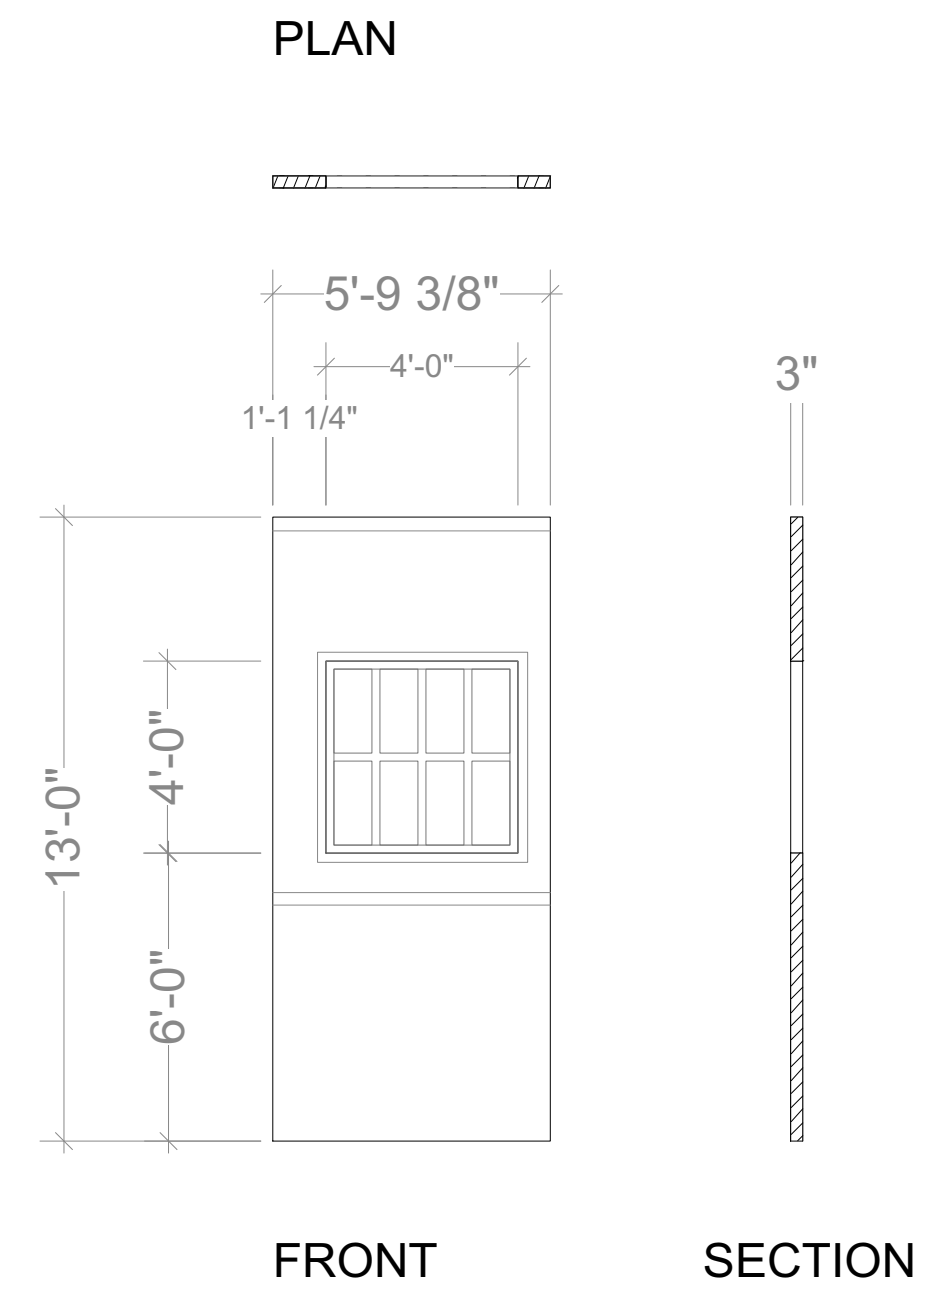

WALL C

INTIMATE APPAREL	
ELEVATIONS 1	Date : 4/22/2021
HUNTER COLLEGE LOEWE THEATRE	Scale : 1/4"=1'-0"
Director : NATALIE ROBIN	3 OF 6
Designer : RACHAEL GRAN	
Revisions :