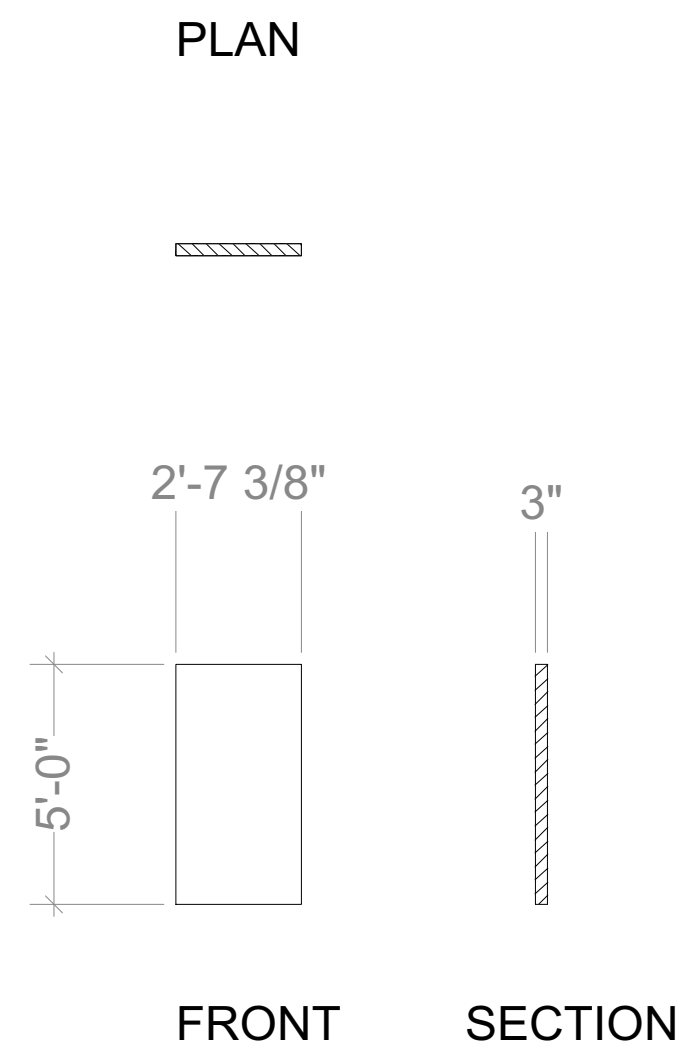

WALL I

WALL J

WALL K

<b>INTIMATE APPAREL</b>	
ELEVATIONS 1	Date : 4/22/2021
HUNTER COLLEGE LOEWE THEATRE	Scale : 1/4"=1'-0"
Director : NATALIE ROBIN	<b>3</b> OF <b>6</b>
Designer : RACHAEL GRAN	
Revisions :	

SCALE: 1"=1'-0"

WINDOW- WALL D

SCALE: 1"=1'-0"

ALL DOORS

MOULDINGS: HOME DEPOT

5523 29/64 in. x 3-1/4 in. x 8 ft. PVC Composite White Colonial Base Moulding

2-3/4 in. x 2-3/4 in. x 94-1/2 in. Polyurethane Tristan Crown Moulding