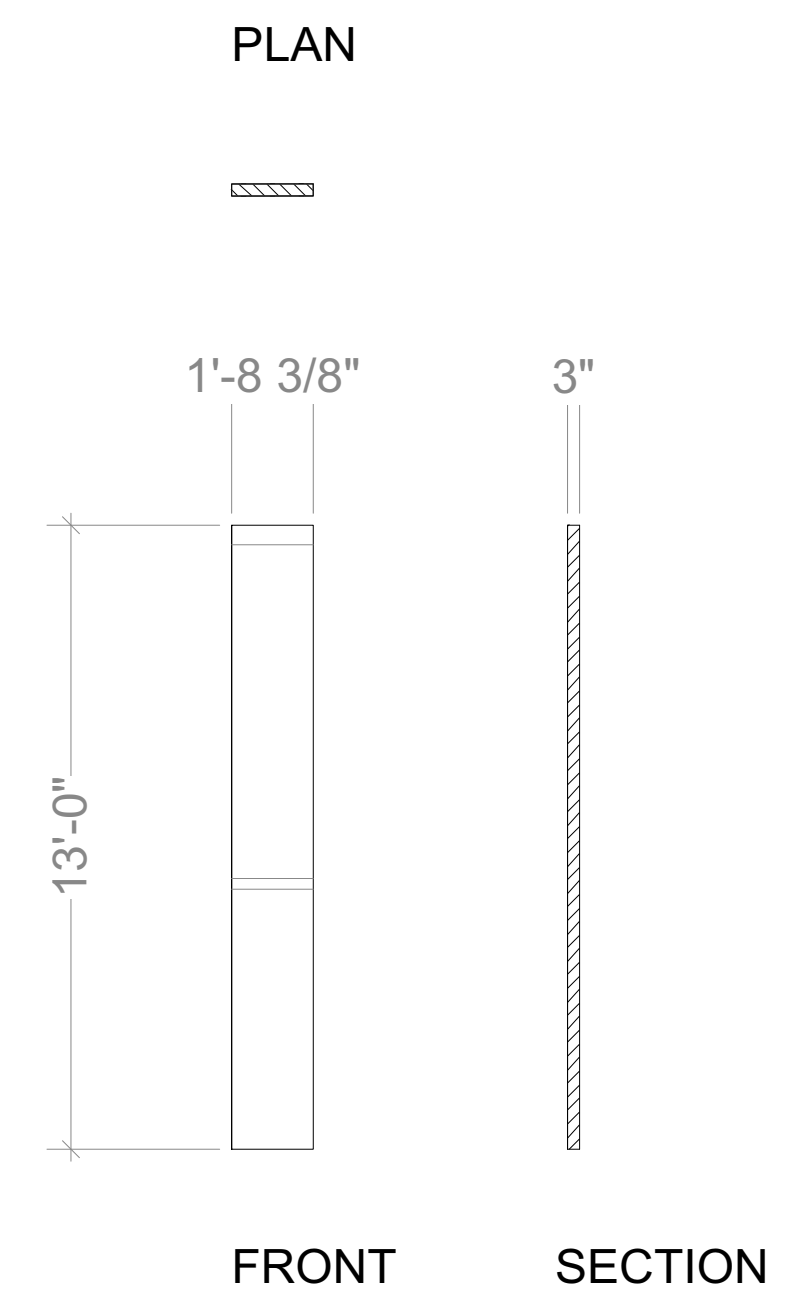

WALL G

INTIMATE APPAREL	
ELEVATIONS 1	Date : 4/22/2021
HUNTER COLLEGE LOEWE THEATRE	Scale : 1/4"=1'-0"
Director : NATALIE ROBIN	3 OF 6
Designer : RACHAEL GRAN	
Revisions :