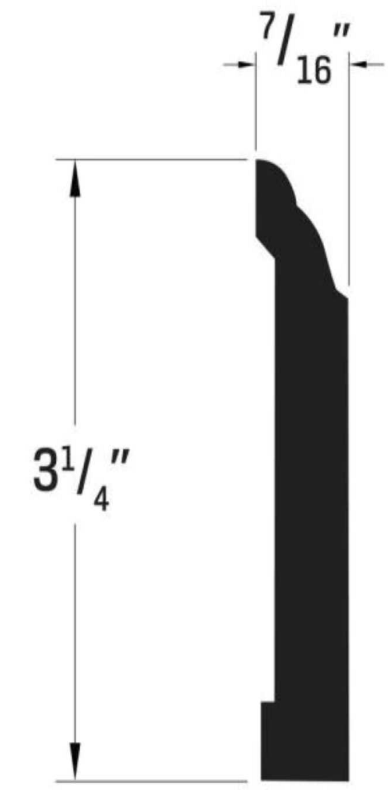

WALL T

<b>INTIMATE APPAREL</b>	
ELEVATIONS 2	Date : 4/22/2021
HUNTER COLLEGE LOEWE THEATRE	Scale : 1/4"=1'-0"
Director : NATALIE ROBIN	<b>4</b> OF <b>6</b>
Designer : RACHAEL GRAN	
Revisions :	

INTIMATE APPAREL	
DECK PLAN	Date : 4/22/2021
HUNTER COLLEGE LOEWE THEATRE	Scale : 1/4"=1'-0"
Director : NATALIE ROBIN	<b>5</b> OF <b>6</b>
Designer : RACHAEL GRAN	
Revisions :	

SCALE: FULL

BASEBOARDS

SCALE: FULL

CROWN MOULDING

SCALE: FULL

WINDOW AND DOOR FRAMING

SCALE: 1"=1'-0"

WINDOW- WALL C & F