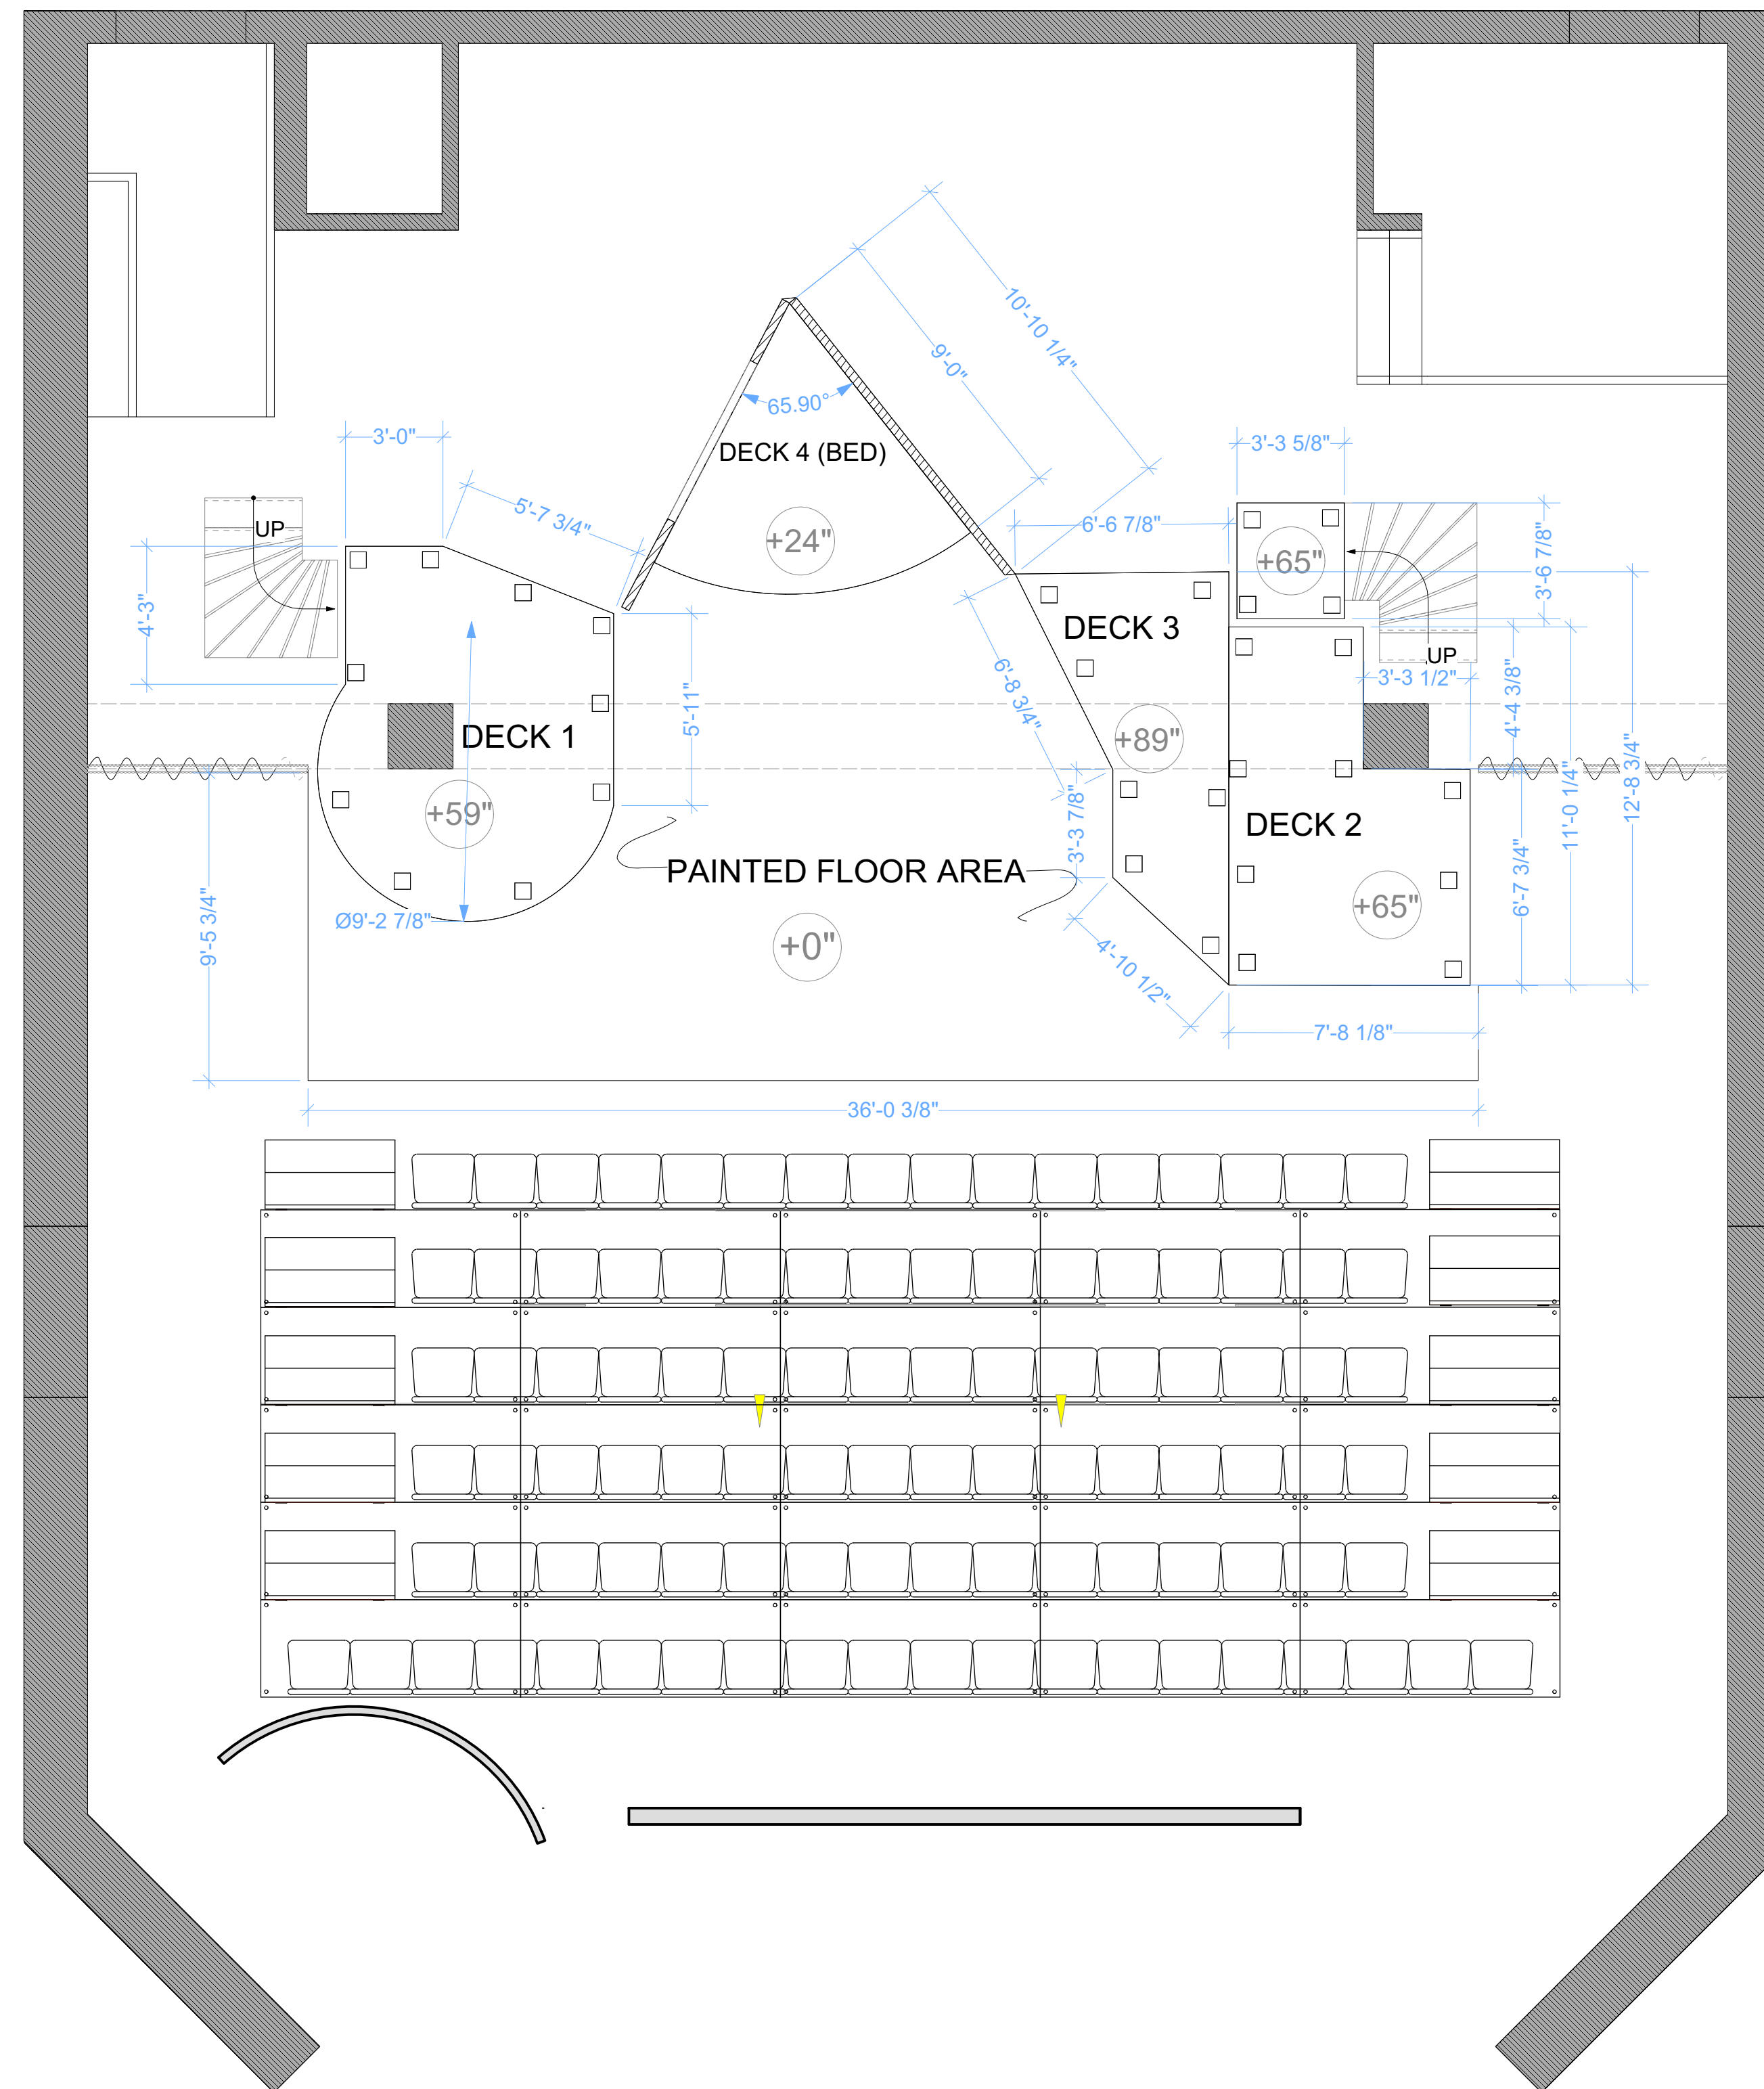

**NOTES:**  
 -WALL N IS A FOLDING SCREEN THAT OPENS FOR ACT 2  
 CYC 1 & 2 BEHIND WINDOWS SHOULD BE LIT ACCORDING TO PLOT ELEMENTS- DISCUSS  
 +24" ARC USC IS A GIANT BED THAT WILL BE UPHOLSTERED ACCORDINGLY

WALL T

<b>INTIMATE APPAREL</b>	
ELEVATIONS 2	Date : 4/22/2021
HUNTER COLLEGE LOEWE THEATRE	Scale : 1/4"=1'-0"
Director : NATALIE ROBIN	<b>4</b> OF <b>6</b>
Designer : RACHAEL GRAN	
Revisions :	

INTIMATE APPAREL	
DECK PLAN	Date : 4/22/2021
HUNTER COLLEGE LOEWE THEATRE	Scale : 1/4"=1'-0"
Director : NATALIE ROBIN	<b>5</b> OF <b>6</b>
Designer : RACHAEL GRAN	
Revisions :	