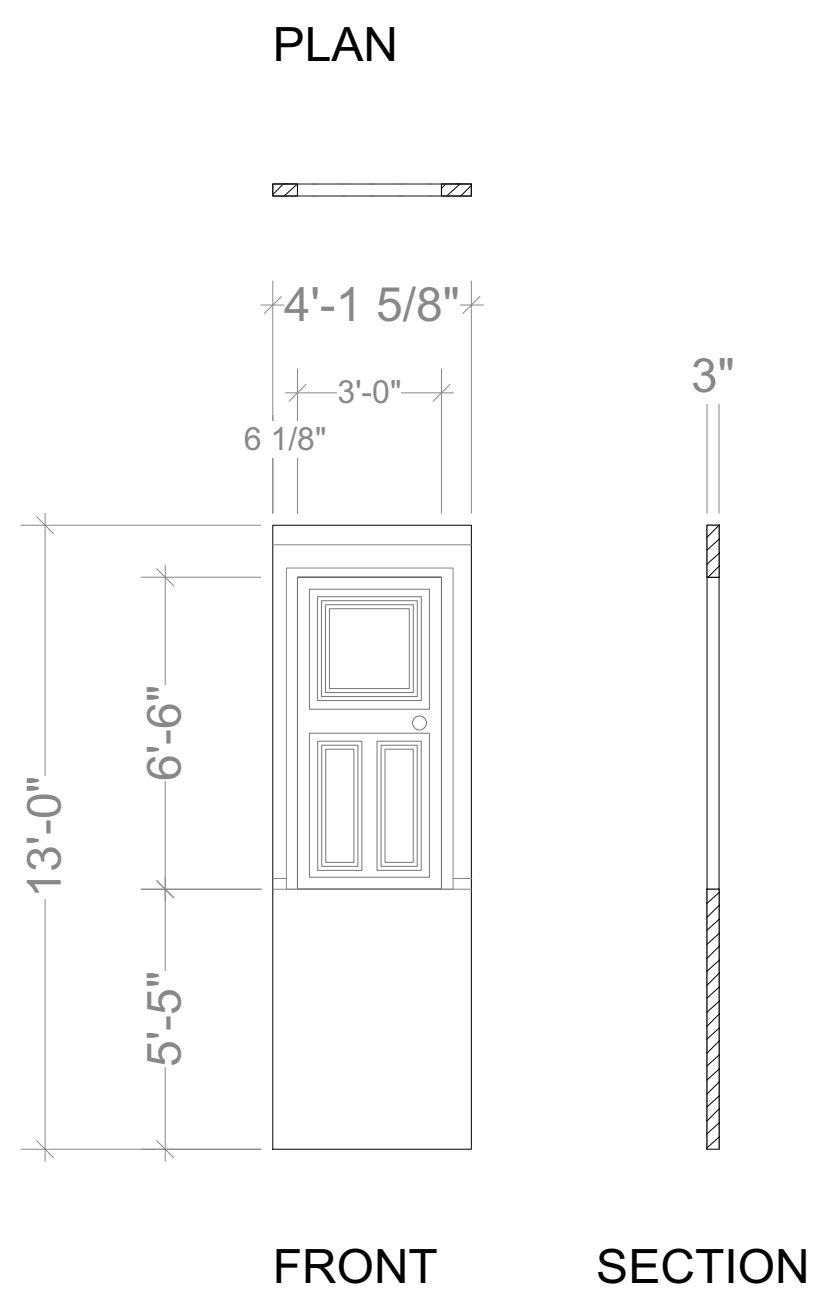

WALL H

INTIMATE APPAREL	
ELEVATIONS 1	Date : 4/22/2021
HUNTER COLLEGE LOEWE THEATRE	Scale : 1/4"=1'-0"
Director : NATALIE ROBIN	3 OF 6
Designer : RACHAEL GRAN	
Revisions :