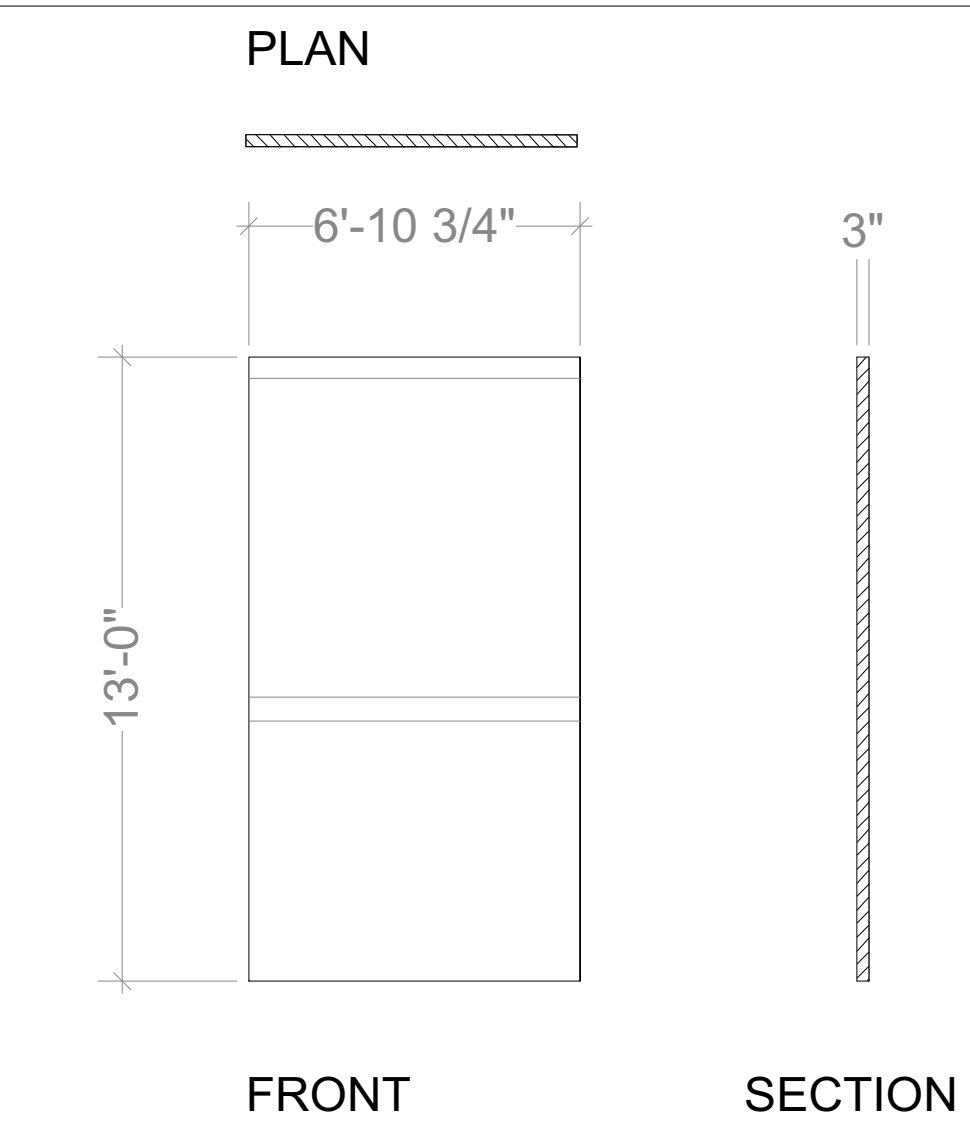

WALL K

INTIMATE APPAREL	
ELEVATIONS 1	Date : 4/22/2021
HUNTER COLLEGE LOEWE THEATRE	Scale : 1/4"=1'-0"
Director : NATALIE ROBIN	3 OF 6
Designer : RACHAEL GRAN	
Revisions :