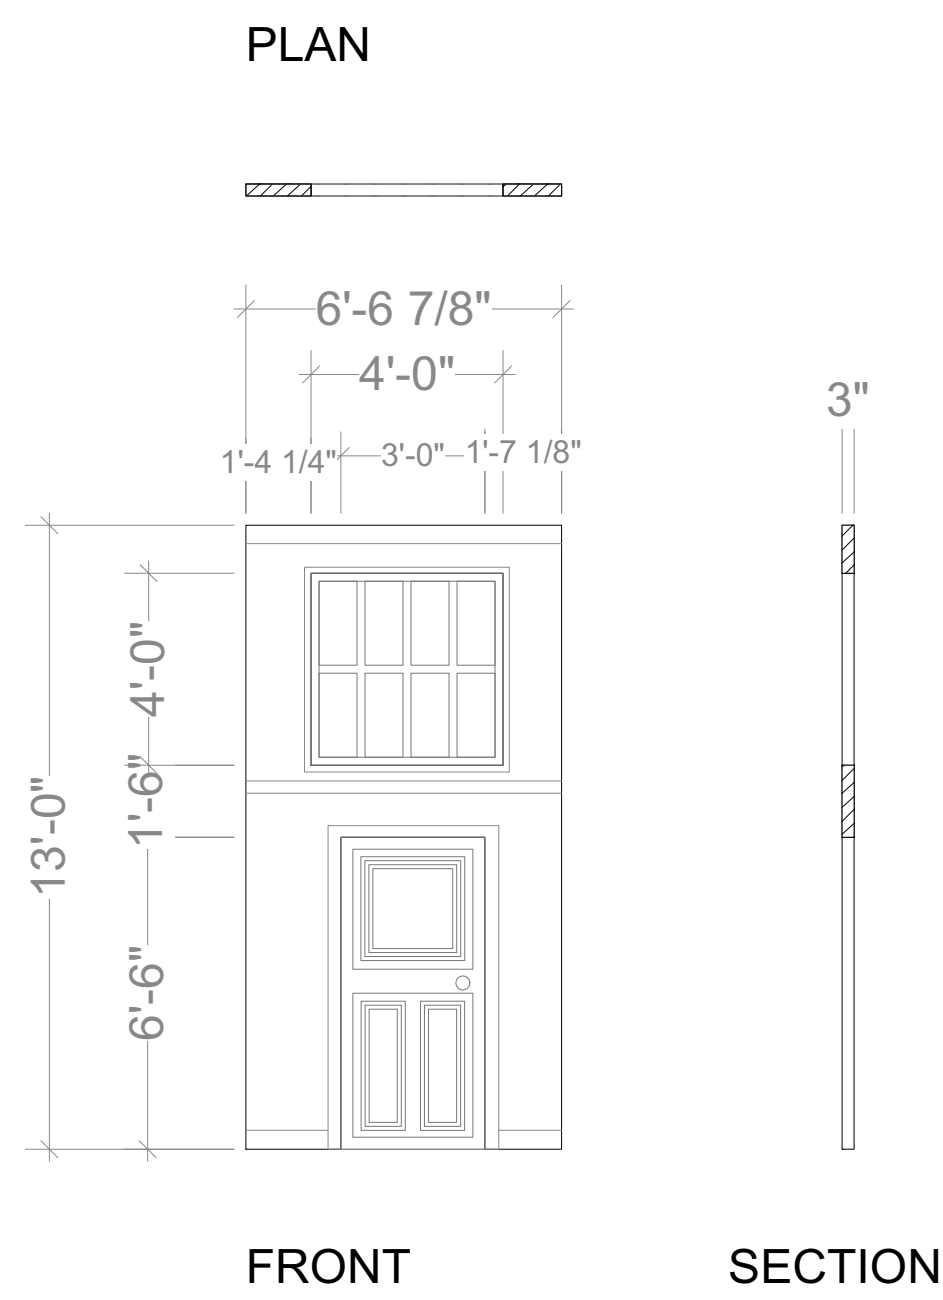

WALL F

INTIMATE APPAREL	
ELEVATIONS 1	Date : 4/22/2021
HUNTER COLLEGE LOEWE THEATRE	Scale : 1/4"=1'-0"
Director : NATALIE ROBIN	3 OF 6
Designer : RACHAEL GRAN	
Revisions :