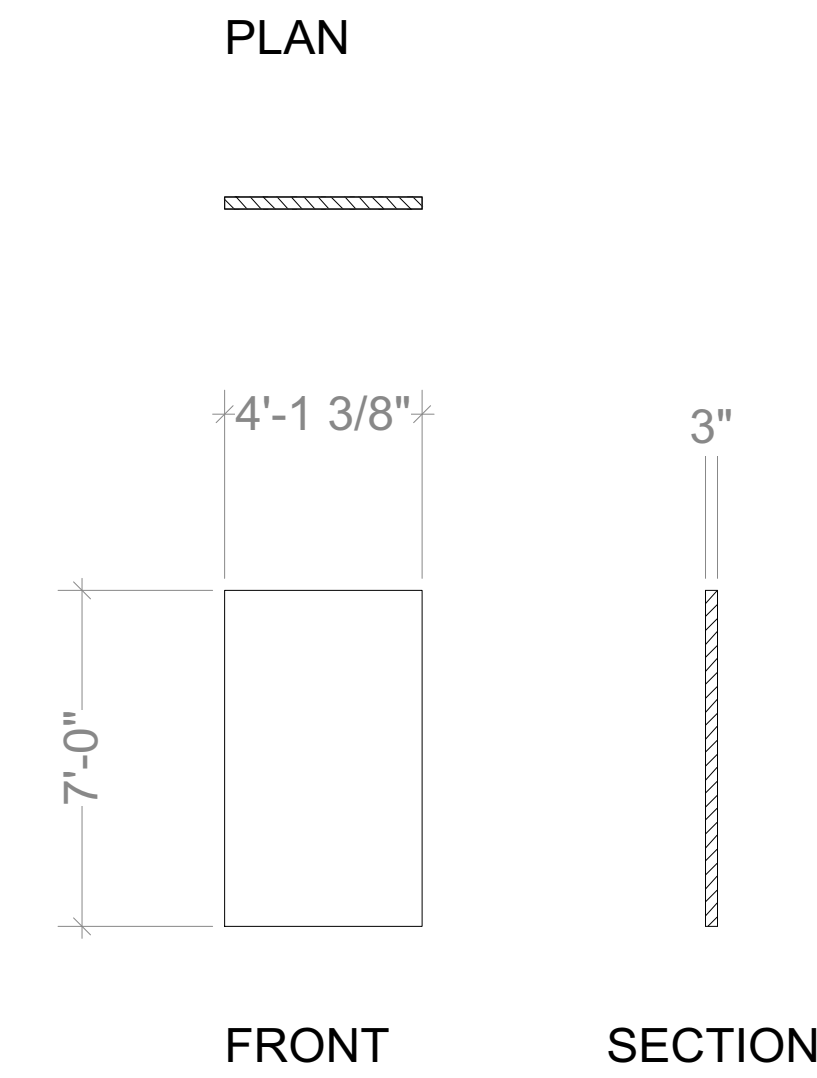

WALL O

INTIMATE APPAREL	
ELEVATIONS 2	Date : 4/22/2021
HUNTER COLLEGE LOEWE THEATRE	Scale : 1/4"=1'-0"
Director : NATALIE ROBIN	4 OF 6
Designer : RACHAEL GRAN	
Revisions :