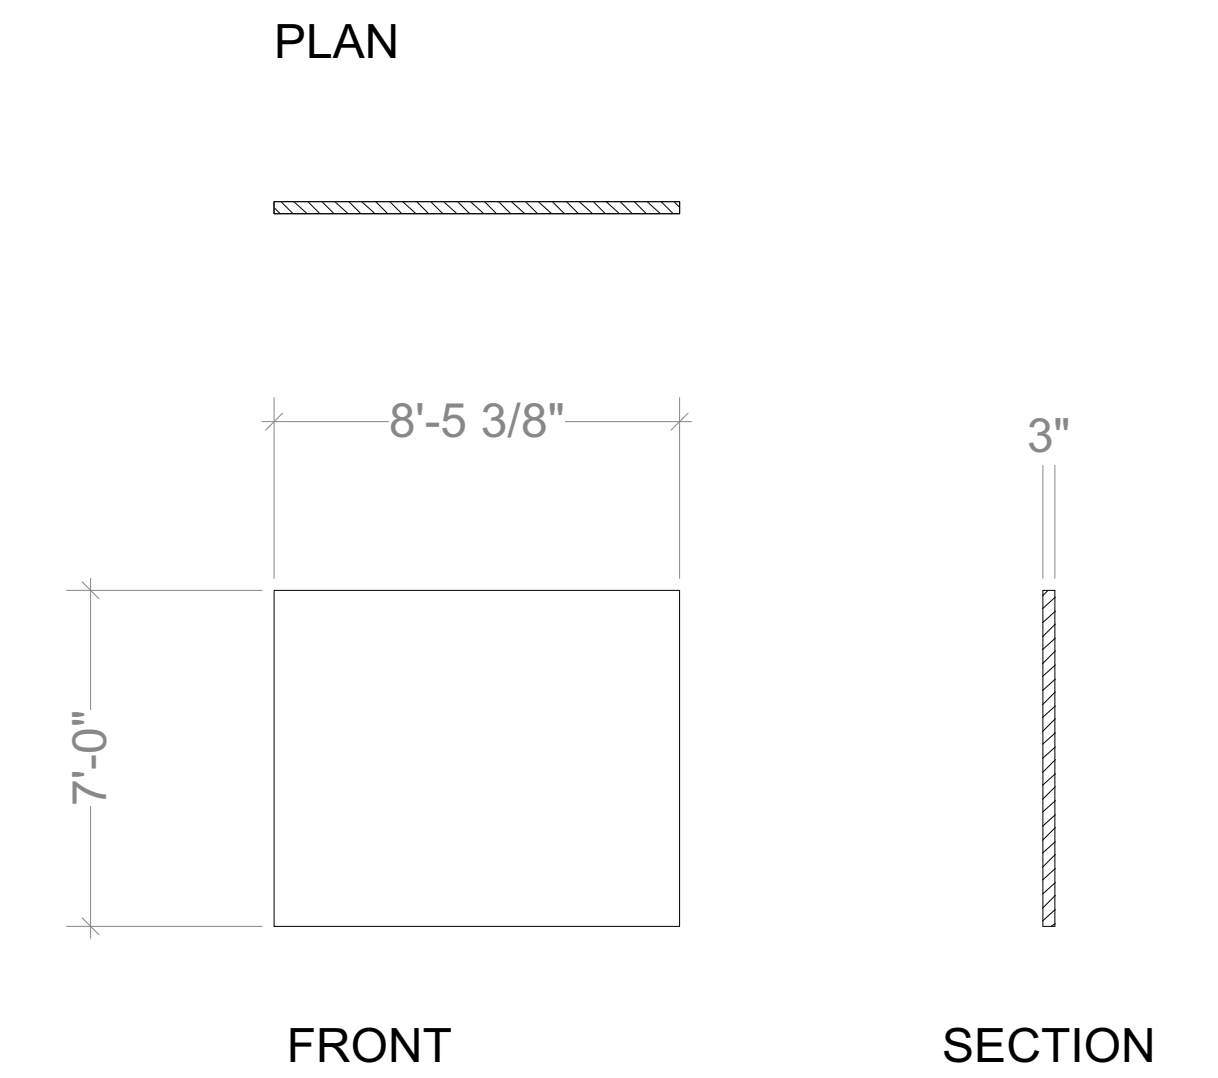

WALL P

INTIMATE APPAREL	
ELEVATIONS 2	Date : 4/22/2021
HUNTER COLLEGE LOEWE THEATRE	Scale : 1/4"=1'-0"
Director : NATALIE ROBIN	4 OF 6
Designer : RACHAEL GRAN	
Revisions :