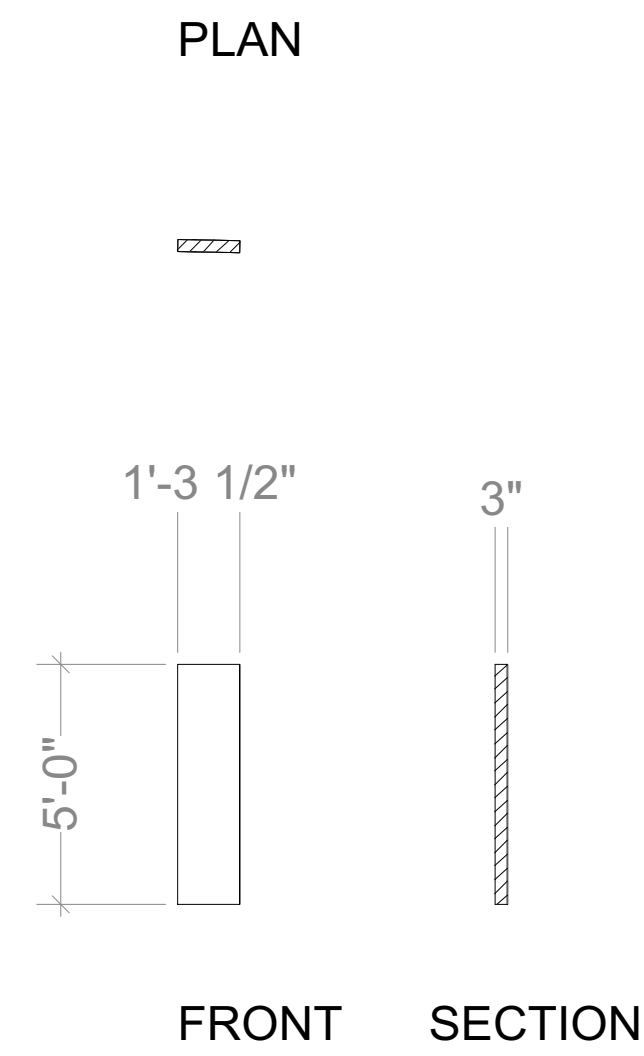

WALL M

INTIMATE APPAREL	
ELEVATIONS 2	Date : 4/22/2021
HUNTER COLLEGE LOEWE THEATRE	Scale : 1/4"=1'-0"
Director : NATALIE ROBIN	4 OF 6
Designer : RACHAEL GRAN	
Revisions :