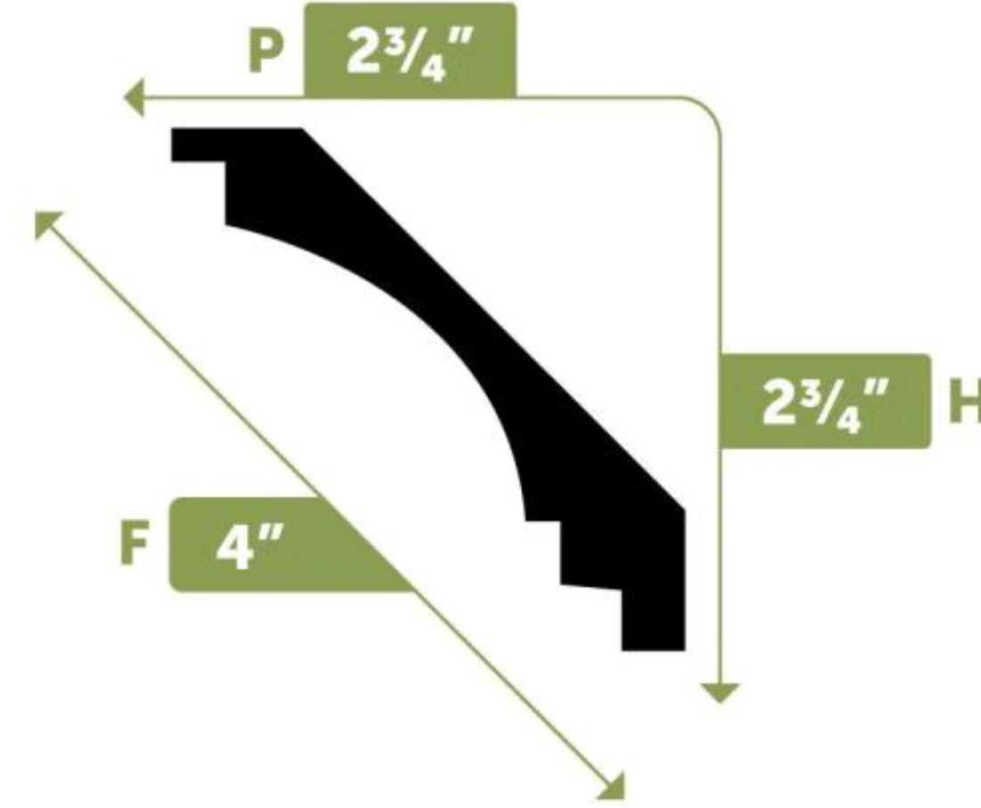

WALL T

<b>INTIMATE APPAREL</b>	
ELEVATIONS 2	Date : 4/22/2021
HUNTER COLLEGE LOEWE THEATRE	Scale : 1/4"=1'-0"
Director : NATALIE ROBIN	<b>4</b> OF <b>6</b>
Designer : RACHAEL GRAN	
Revisions :	

INTIMATE APPAREL	
DECK PLAN	Date : 4/22/2021
HUNTER COLLEGE LOEWE THEATRE	Scale : 1/4"=1'-0"
Director : NATALIE ROBIN	<b>5</b> OF <b>6</b>
Designer : RACHAEL GRAN	
Revisions :	

SCALE: FULL

BASEBOARDS

SCALE: FULL

CROWN MOULDING

SCALE: FULL

WINDOW AND DOOR FRAMING

SCALE: 1"=1'-0"

WINDOW- WALL C & F