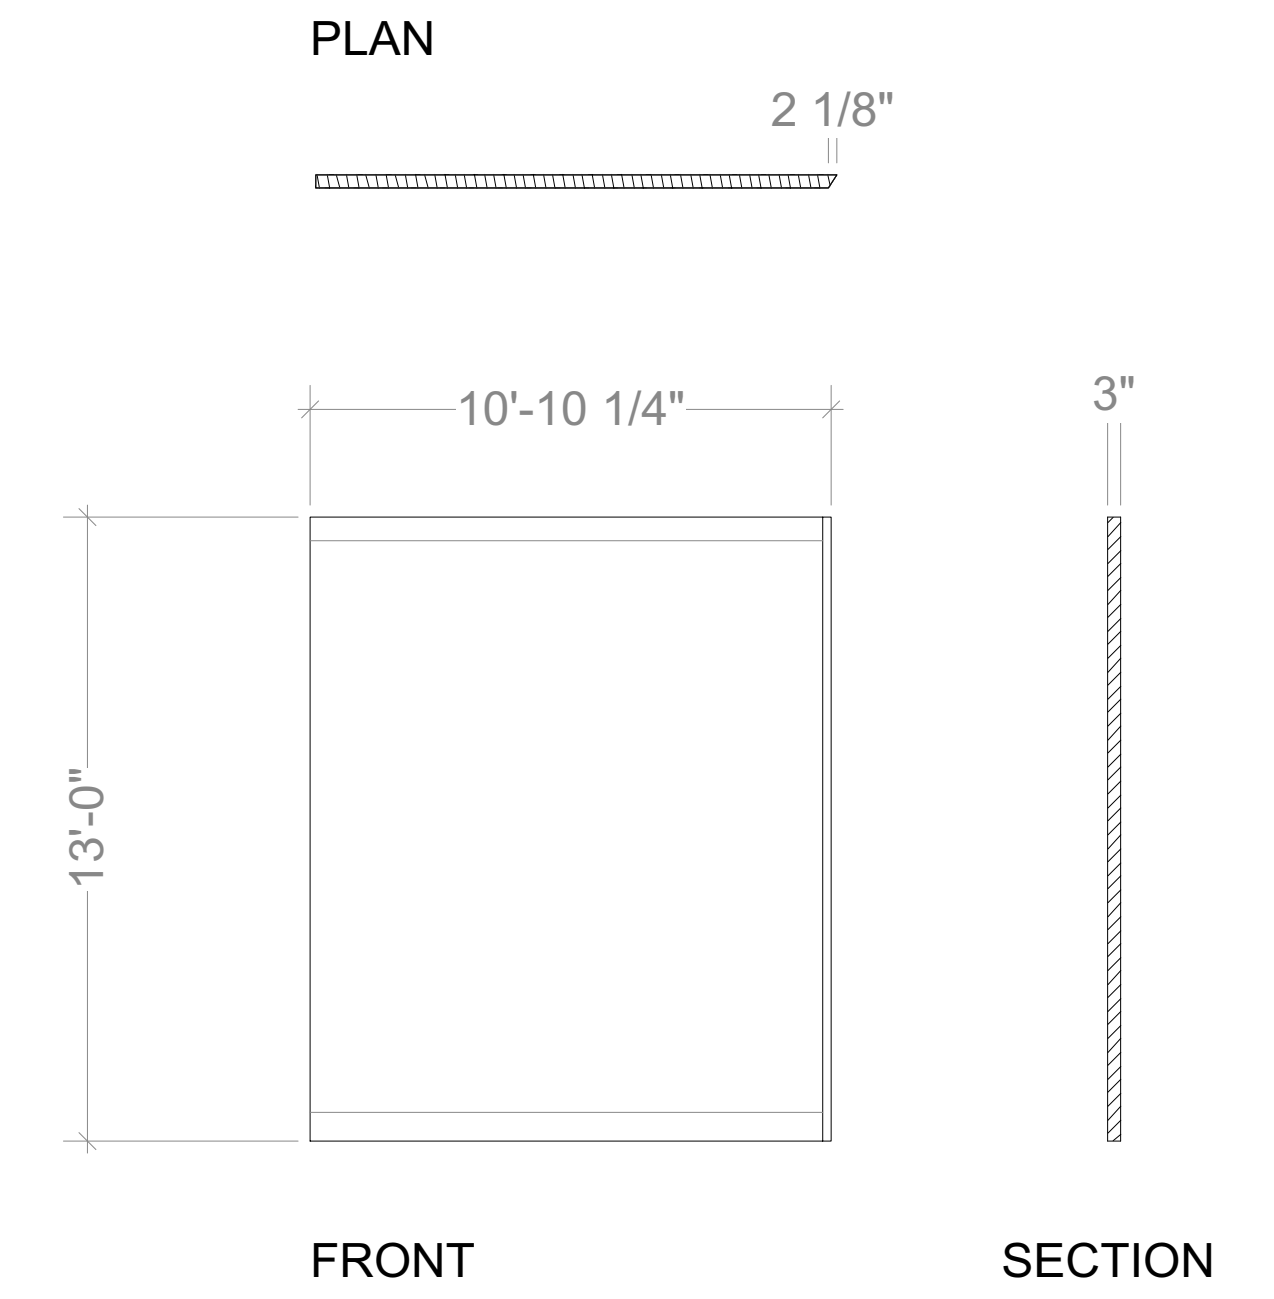

WALL E

INTIMATE APPAREL	
ELEVATIONS 1	Date : 4/22/2021
HUNTER COLLEGE LOEWE THEATRE	Scale : 1/4"=1'-0"
Director : NATALIE ROBIN	3 OF 6
Designer : RACHAEL GRAN	
Revisions :