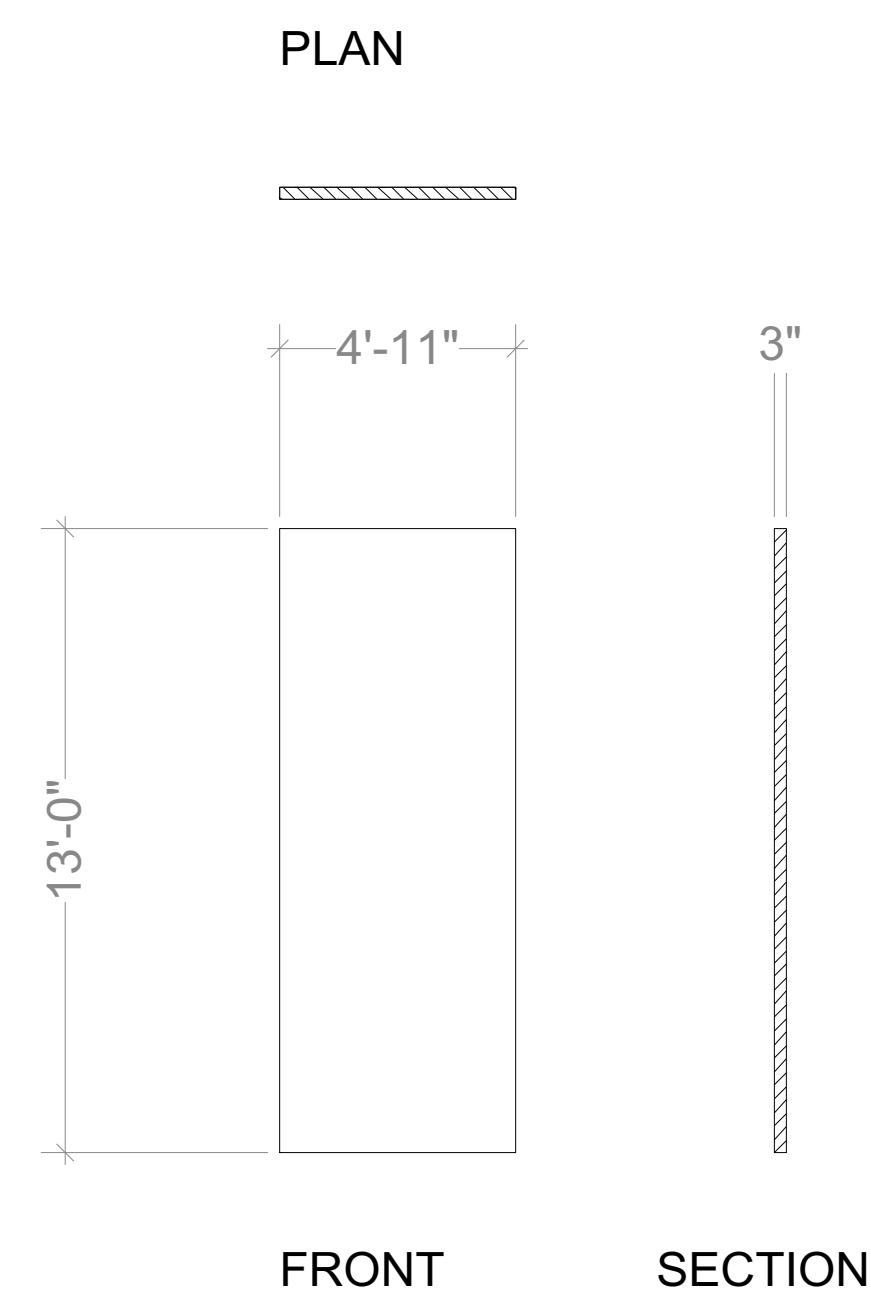

WALL R

INTIMATE APPAREL	
ELEVATIONS 2	Date : 4/22/2021
HUNTER COLLEGE LOEWE THEATRE	Scale : 1/4"=1'-0"
Director : NATALIE ROBIN	4 OF 6
Designer : RACHAEL GRAN	
Revisions :