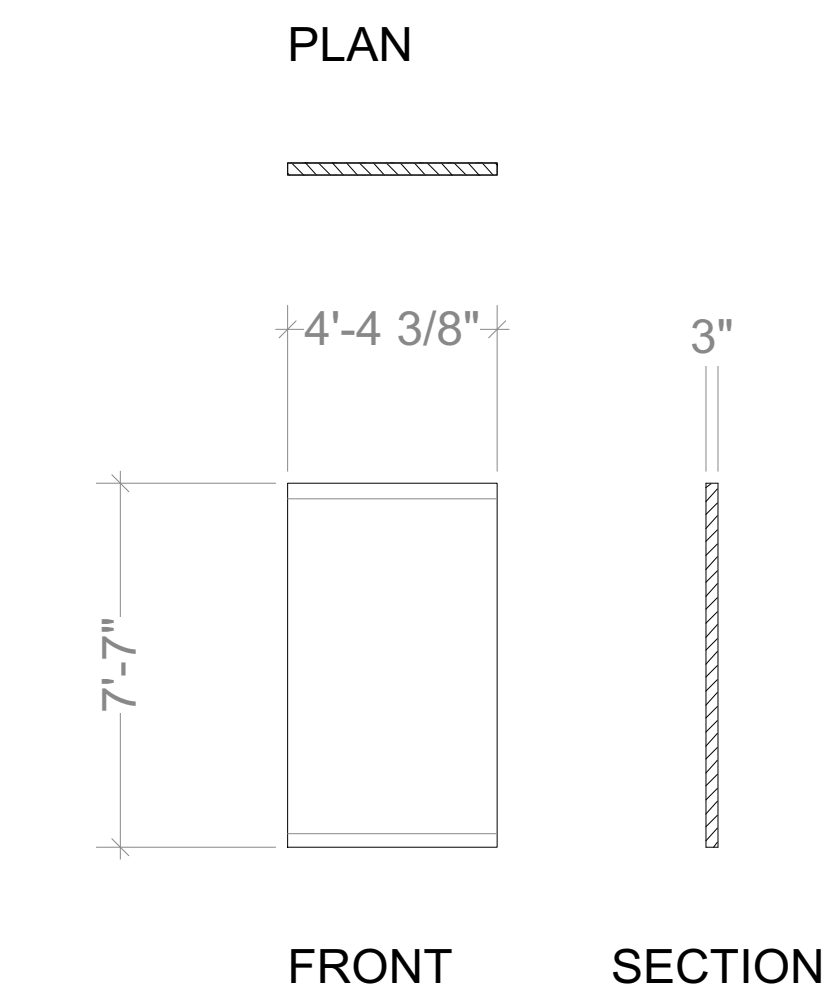

WALL I

INTIMATE APPAREL	
ELEVATIONS 1	Date : 4/22/2021
HUNTER COLLEGE LOEWE THEATRE	Scale : 1/4"=1'-0"
Director : NATALIE ROBIN	3 OF 6
Designer : RACHAEL GRAN	
Revisions :