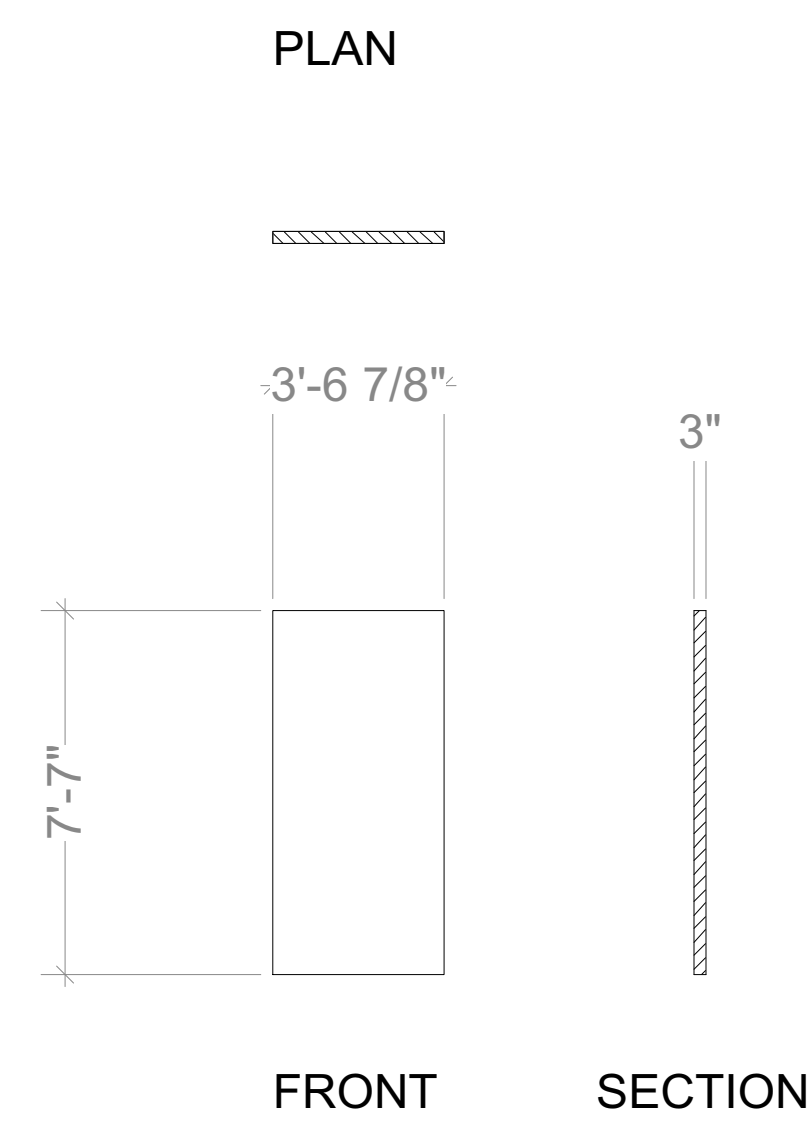

WALL S

INTIMATE APPAREL	
ELEVATIONS 2	Date : 4/22/2021
HUNTER COLLEGE LOEWE THEATRE	Scale : 1/4"=1'-0"
Director : NATALIE ROBIN	4 OF 6
Designer : RACHAEL GRAN	
Revisions :