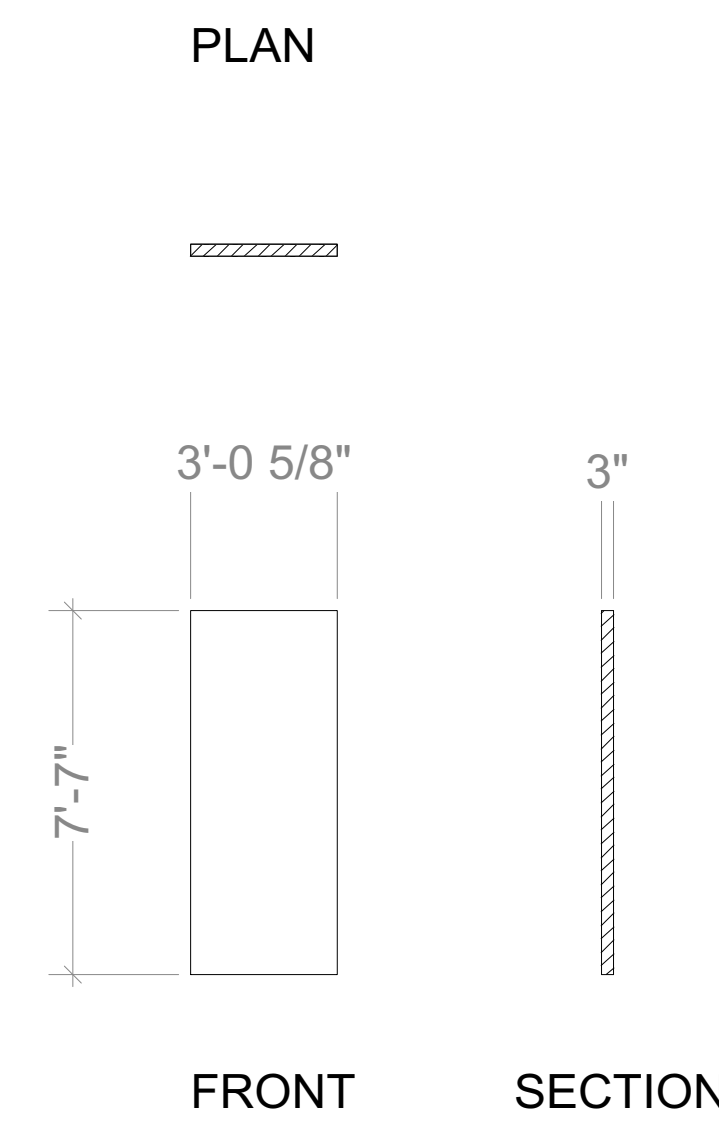

WALL T

INTIMATE APPAREL	
ELEVATIONS 2	Date : 4/22/2021
HUNTER COLLEGE LOEWE THEATRE	Scale : 1/4"=1'-0"
Director : NATALIE ROBIN	4 OF 6
Designer : RACHAEL GRAN	
Revisions :