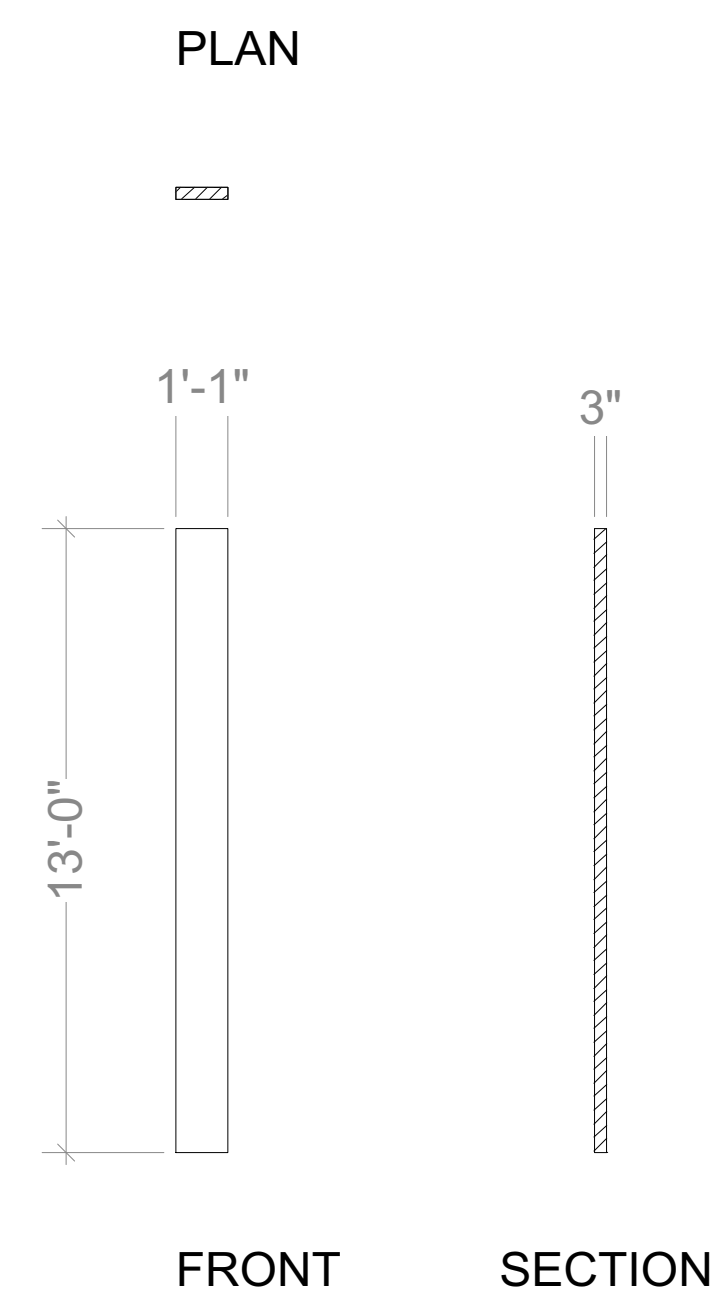

WALL Q

INTIMATE APPAREL	
ELEVATIONS 2	Date : 4/22/2021
HUNTER COLLEGE LOEWE THEATRE	Scale : 1/4"=1'-0"
Director : NATALIE ROBIN	4 OF 6
Designer : RACHAEL GRAN	
Revisions :