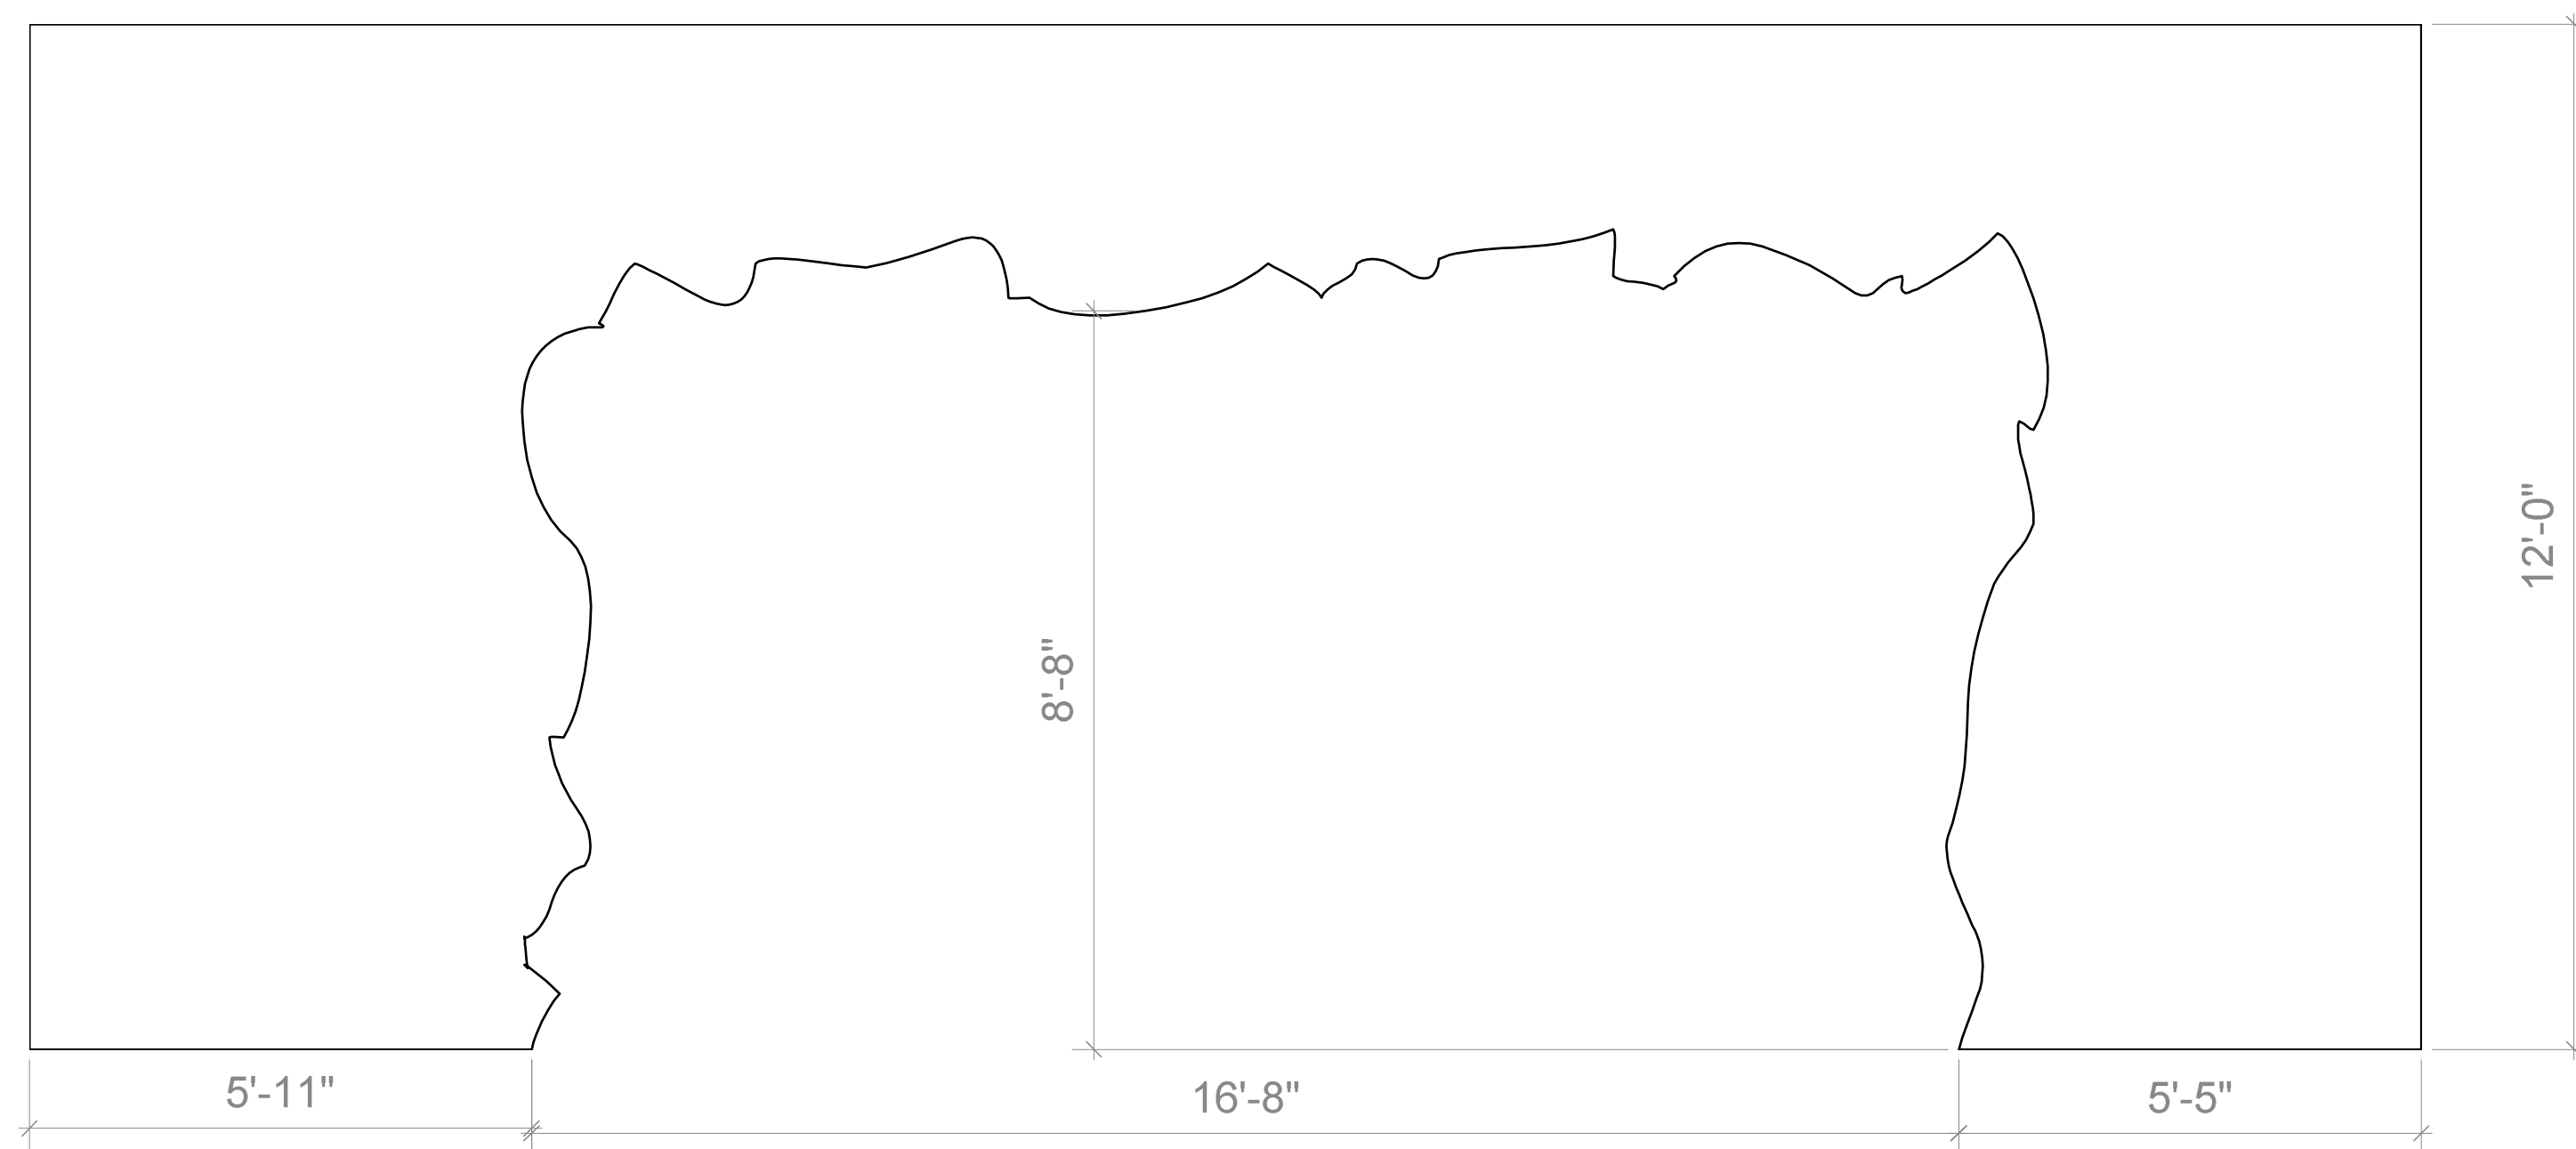

CENTER SECTION LOOKING SR

CENTER SECTION LOOKING SL

Senior Festival

SECTIONS	Date 9-8-2019
The University of the Arts	Scale : 1/4"=1'
Director : Allison Mudd, Josh Farner	2 OF 4
Designer : Rachael Gran	
Revisions : 10-9-2019	

MUSLIN PORTAL A

MUSLIN PORTAL B

MUSLIN PORTAL C

FRONT WALL A

SECTION

FLOOR

NOTES

MUSLIN PORTALS PAINTED ON FRONT SIDE AS TRANSLUCENCIES, SMALL SCRAPS AND DRAPED PIECES APPLIED TO SIDES AND TOP (OTHER FABRIC) SOME PIECES REMOVABLE FOR ACTOR USE. PORTAL LEGS RIGGED TO PULL OFFSTAGE FOR SOME SCENES.