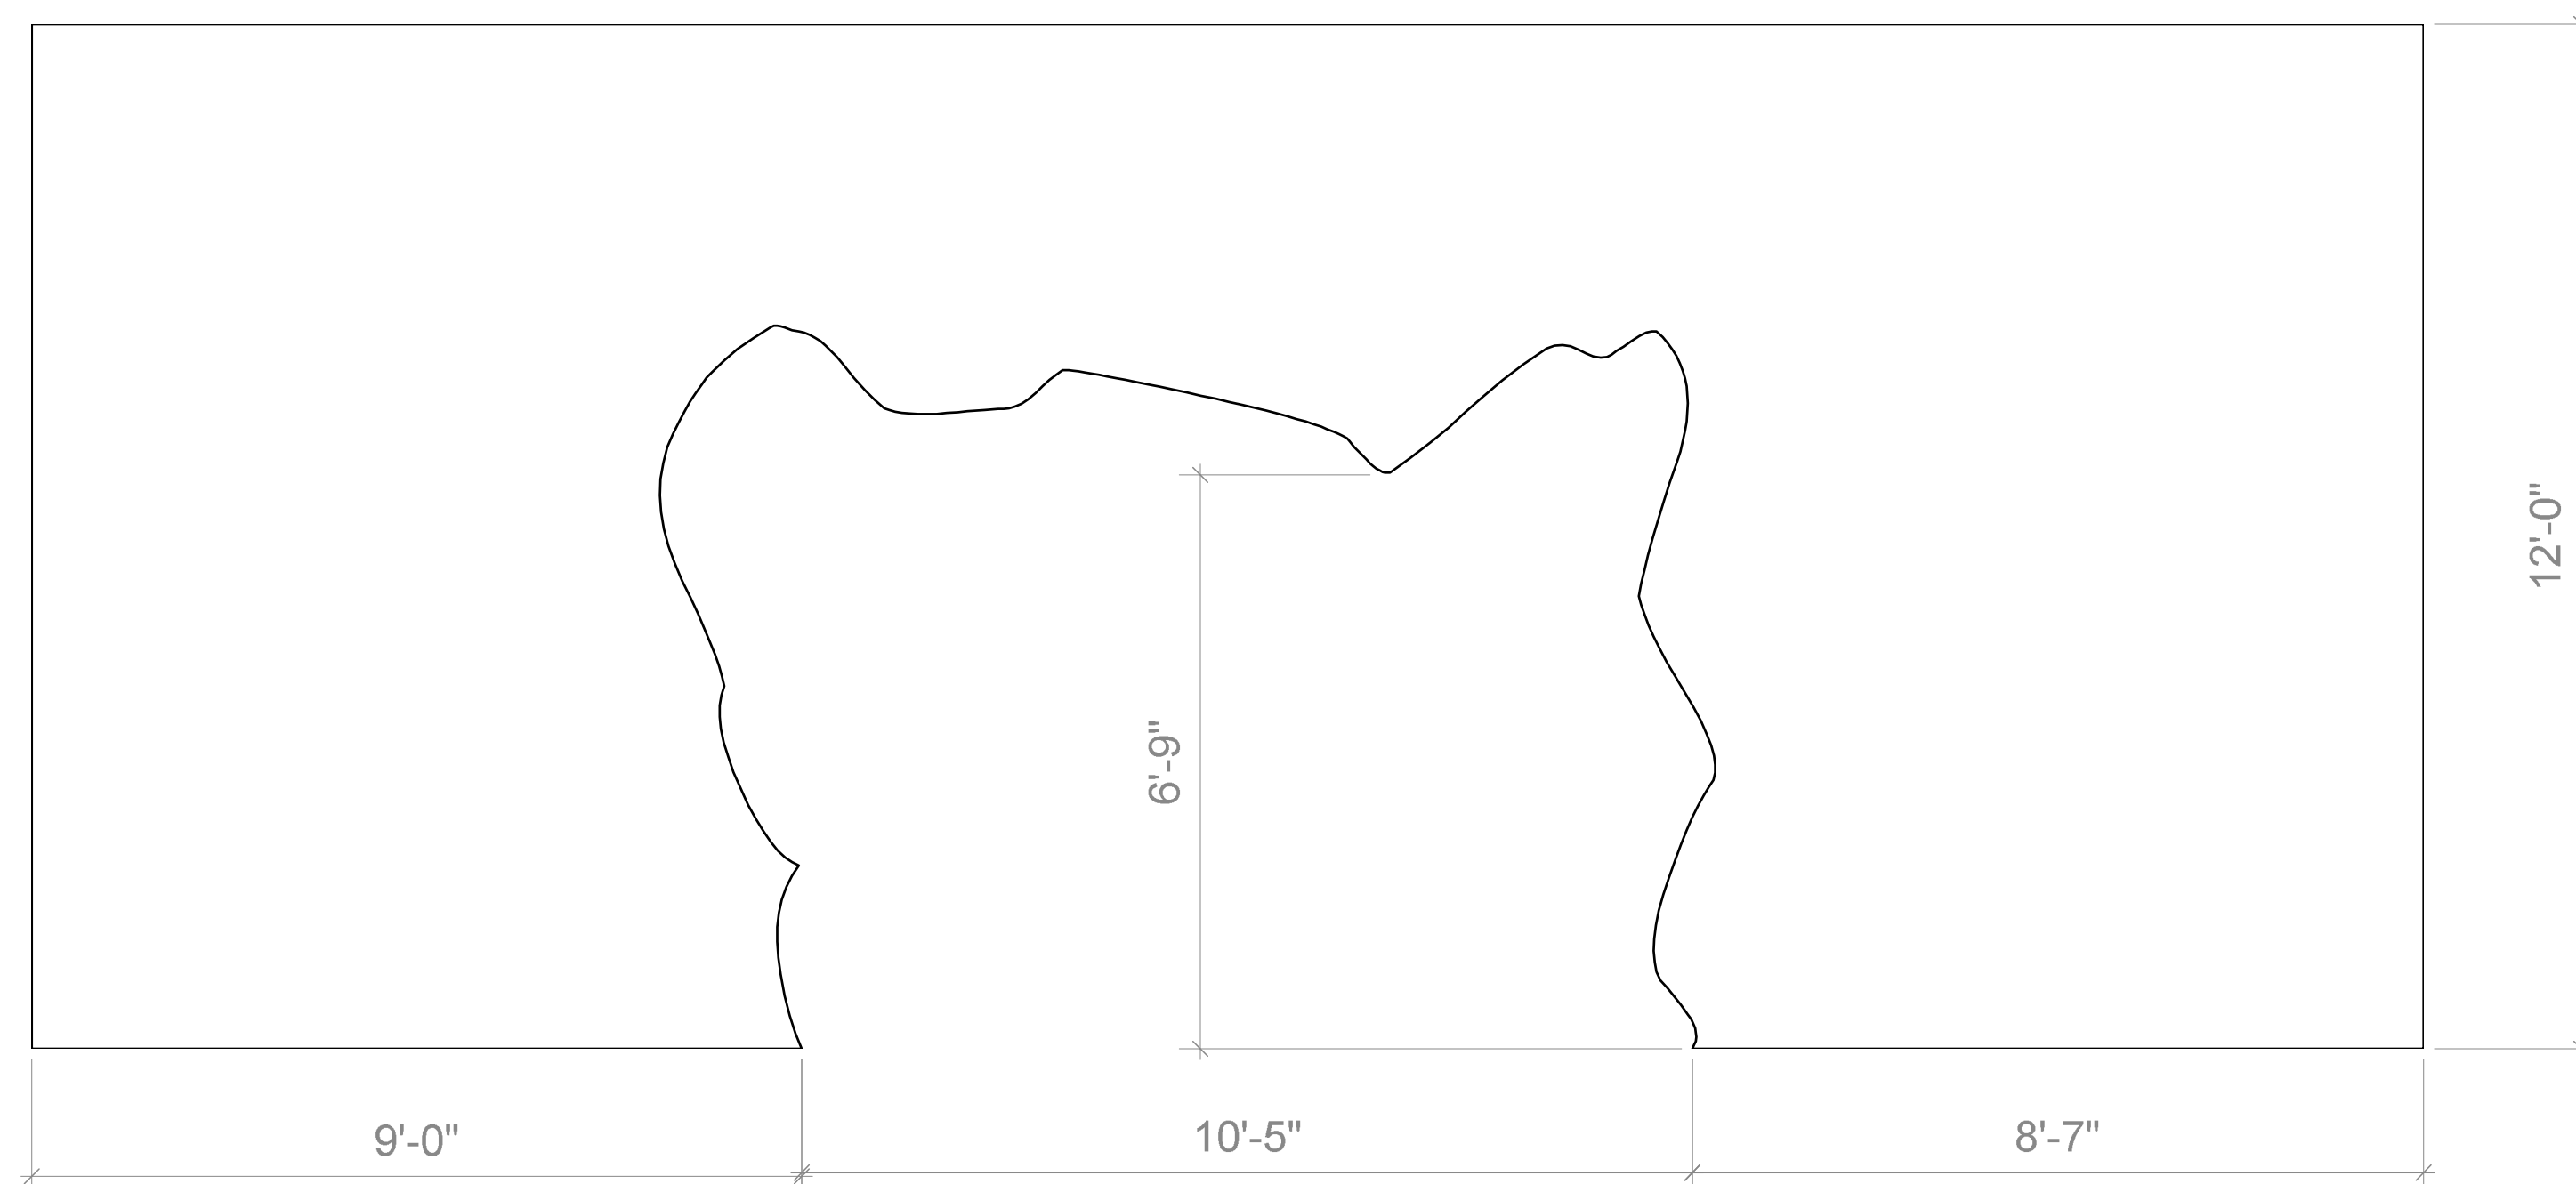

CENTER SECTION LOOKING SR

CENTER SECTION LOOKING SL

Senior Festival

SECTIONS	Date 9-8-2019
The University of the Arts	Scale : 1/4"=1'
Director : Allison Mudd, Josh Farner	2 OF 4
Designer : Rachael Gran	
Revisions : 10-9-2019	

MUSLIN PORTAL A

MUSLIN PORTAL B

MUSLIN PORTAL C

FRONT WALL A

SECTION

FLOOR

NOTES

MUSLIN PORTALS PAINTED ON FRONT SIDE AS TRANSLUCENCIES, SMALL SCRAPS AND DRAPED PIECES APPLIED TO SIDES AND TOP (OTHER FABRIC) SOME PIECES REMOVABLE FOR ACTOR USE. PORTAL LEGS RIGGED TO PULL OFFSTAGE FOR SOME SCENES.