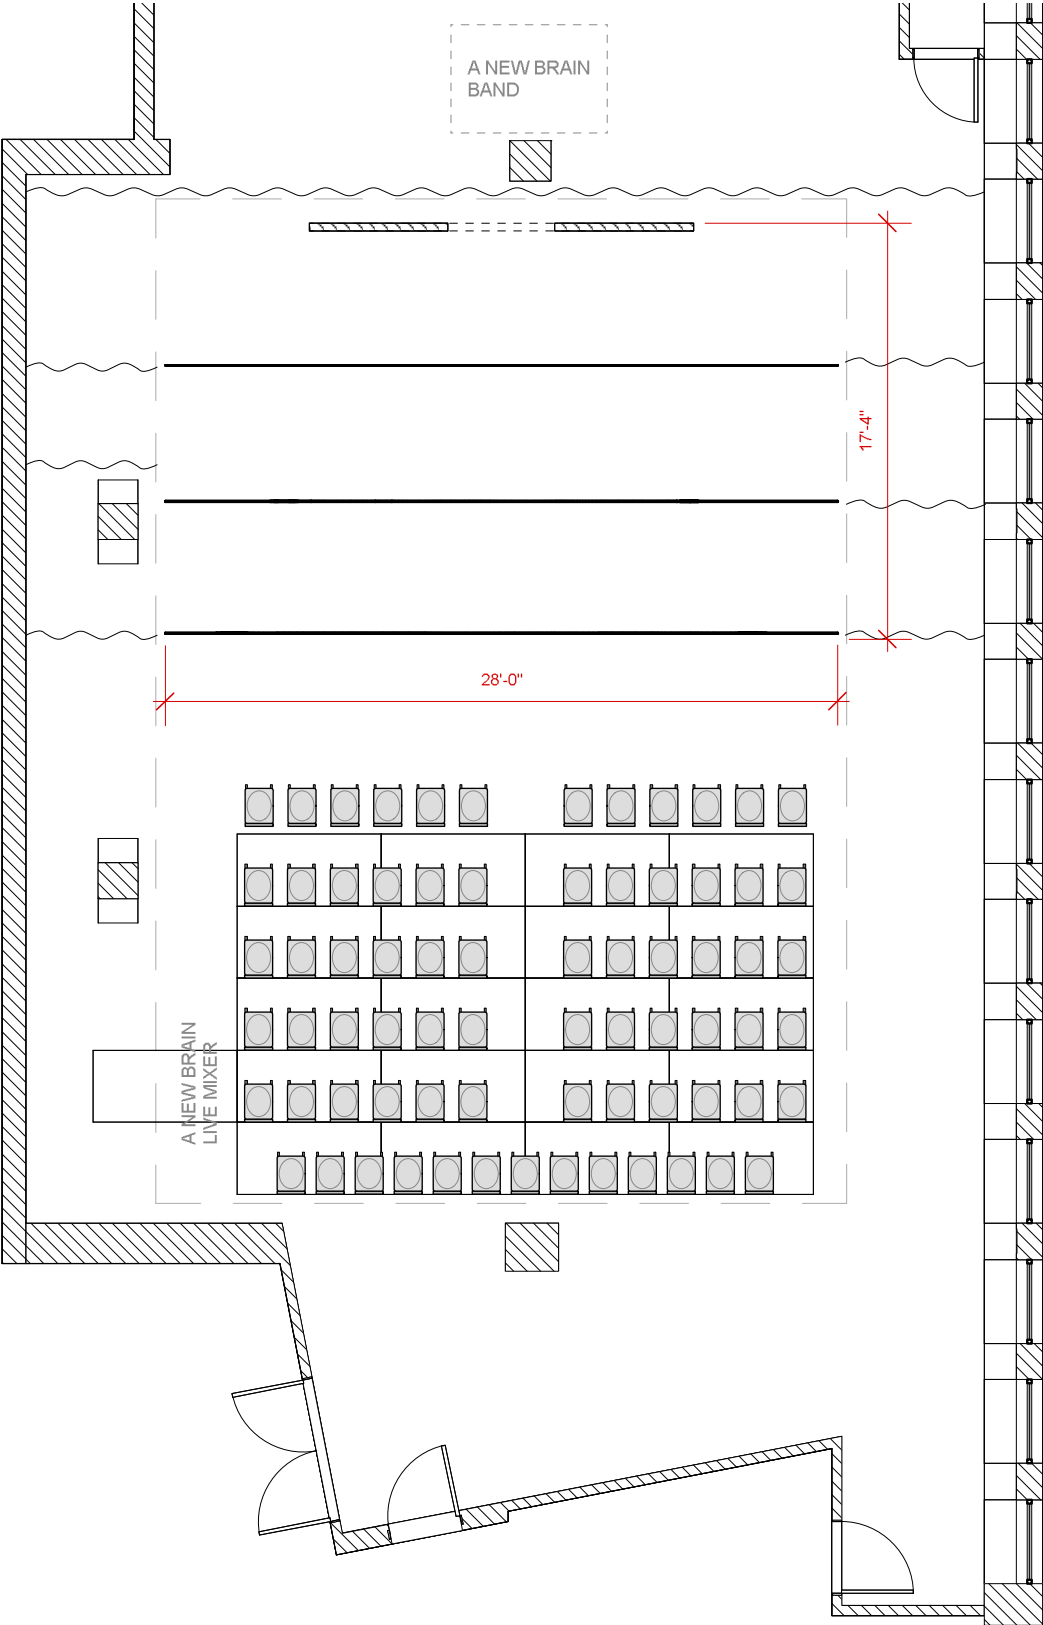

SCALE: 1/8"=1'