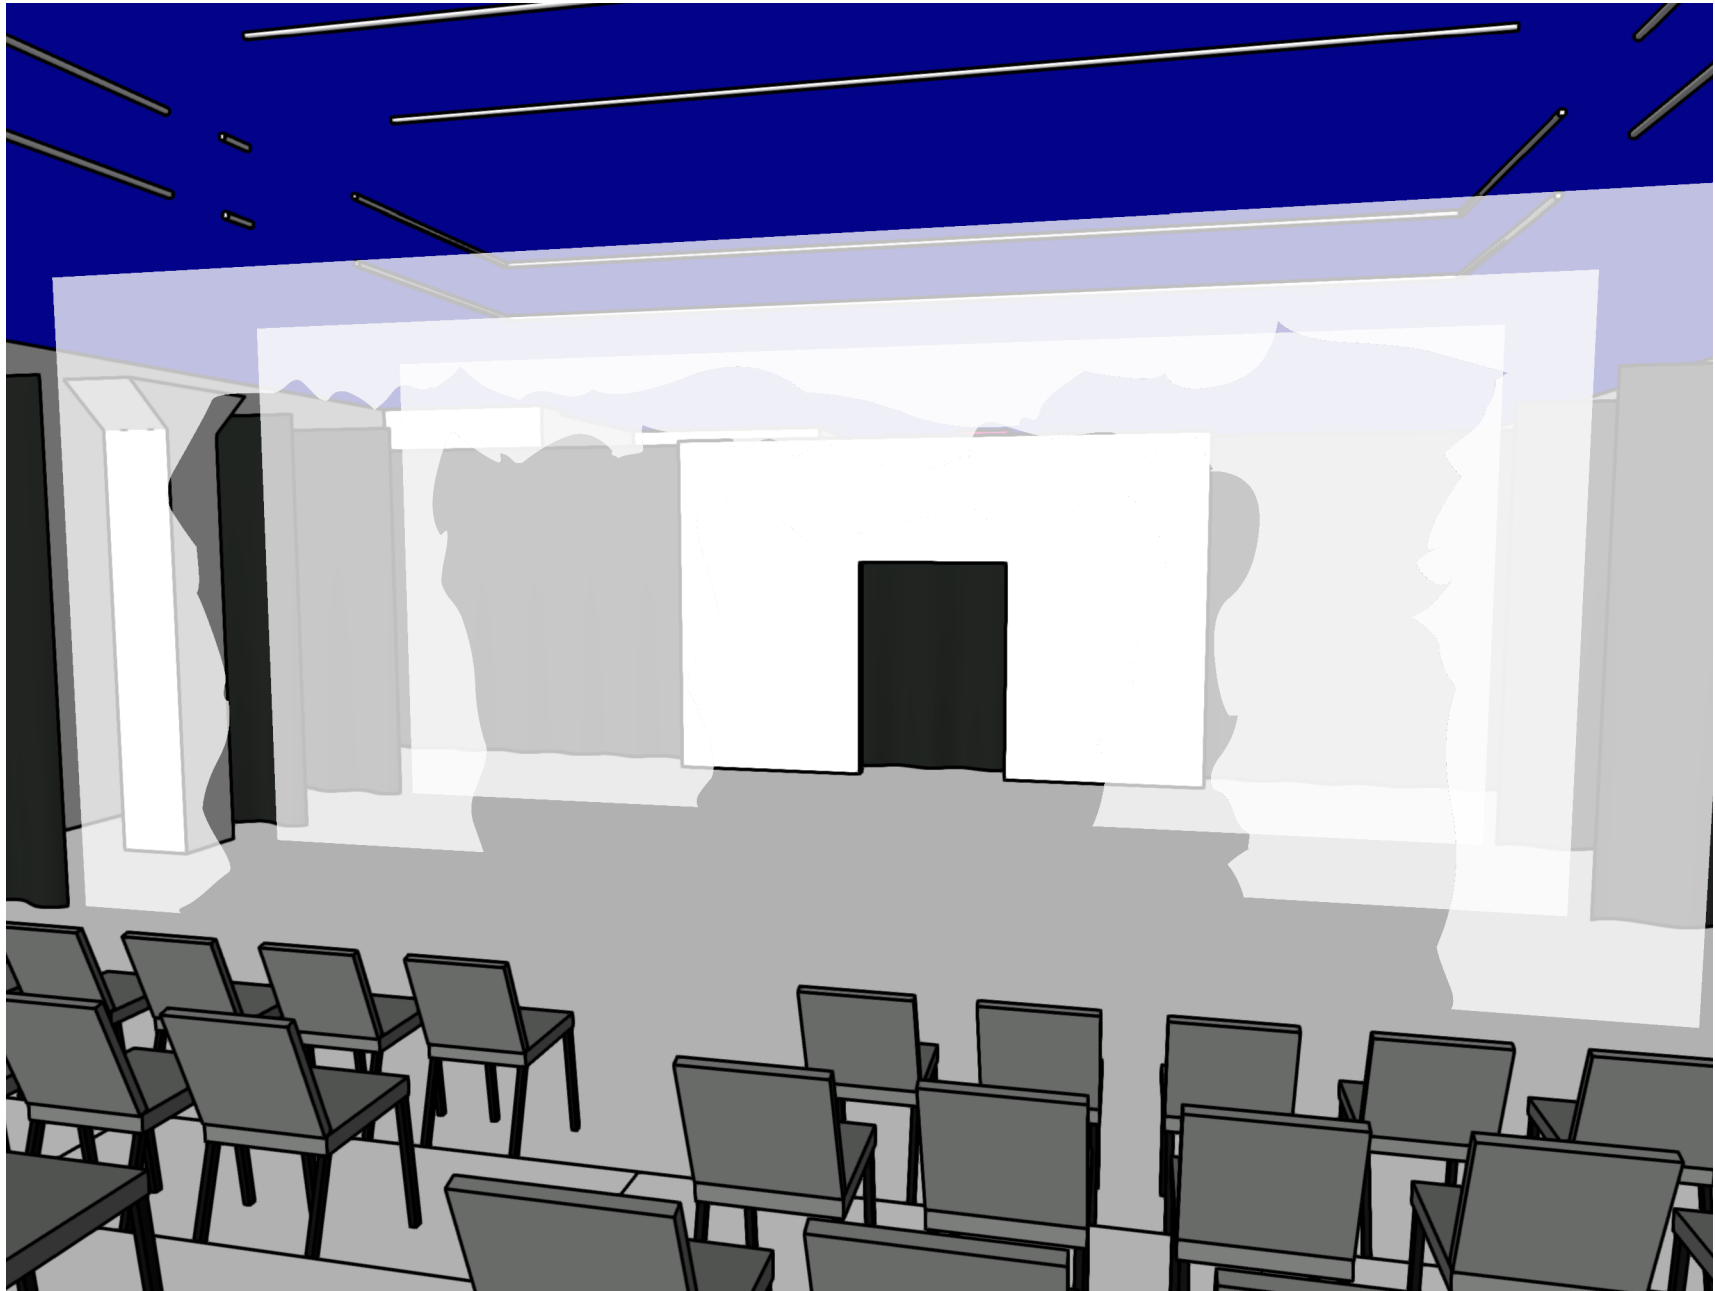

PERSPECTIVE VIEW

SHEET 4/4