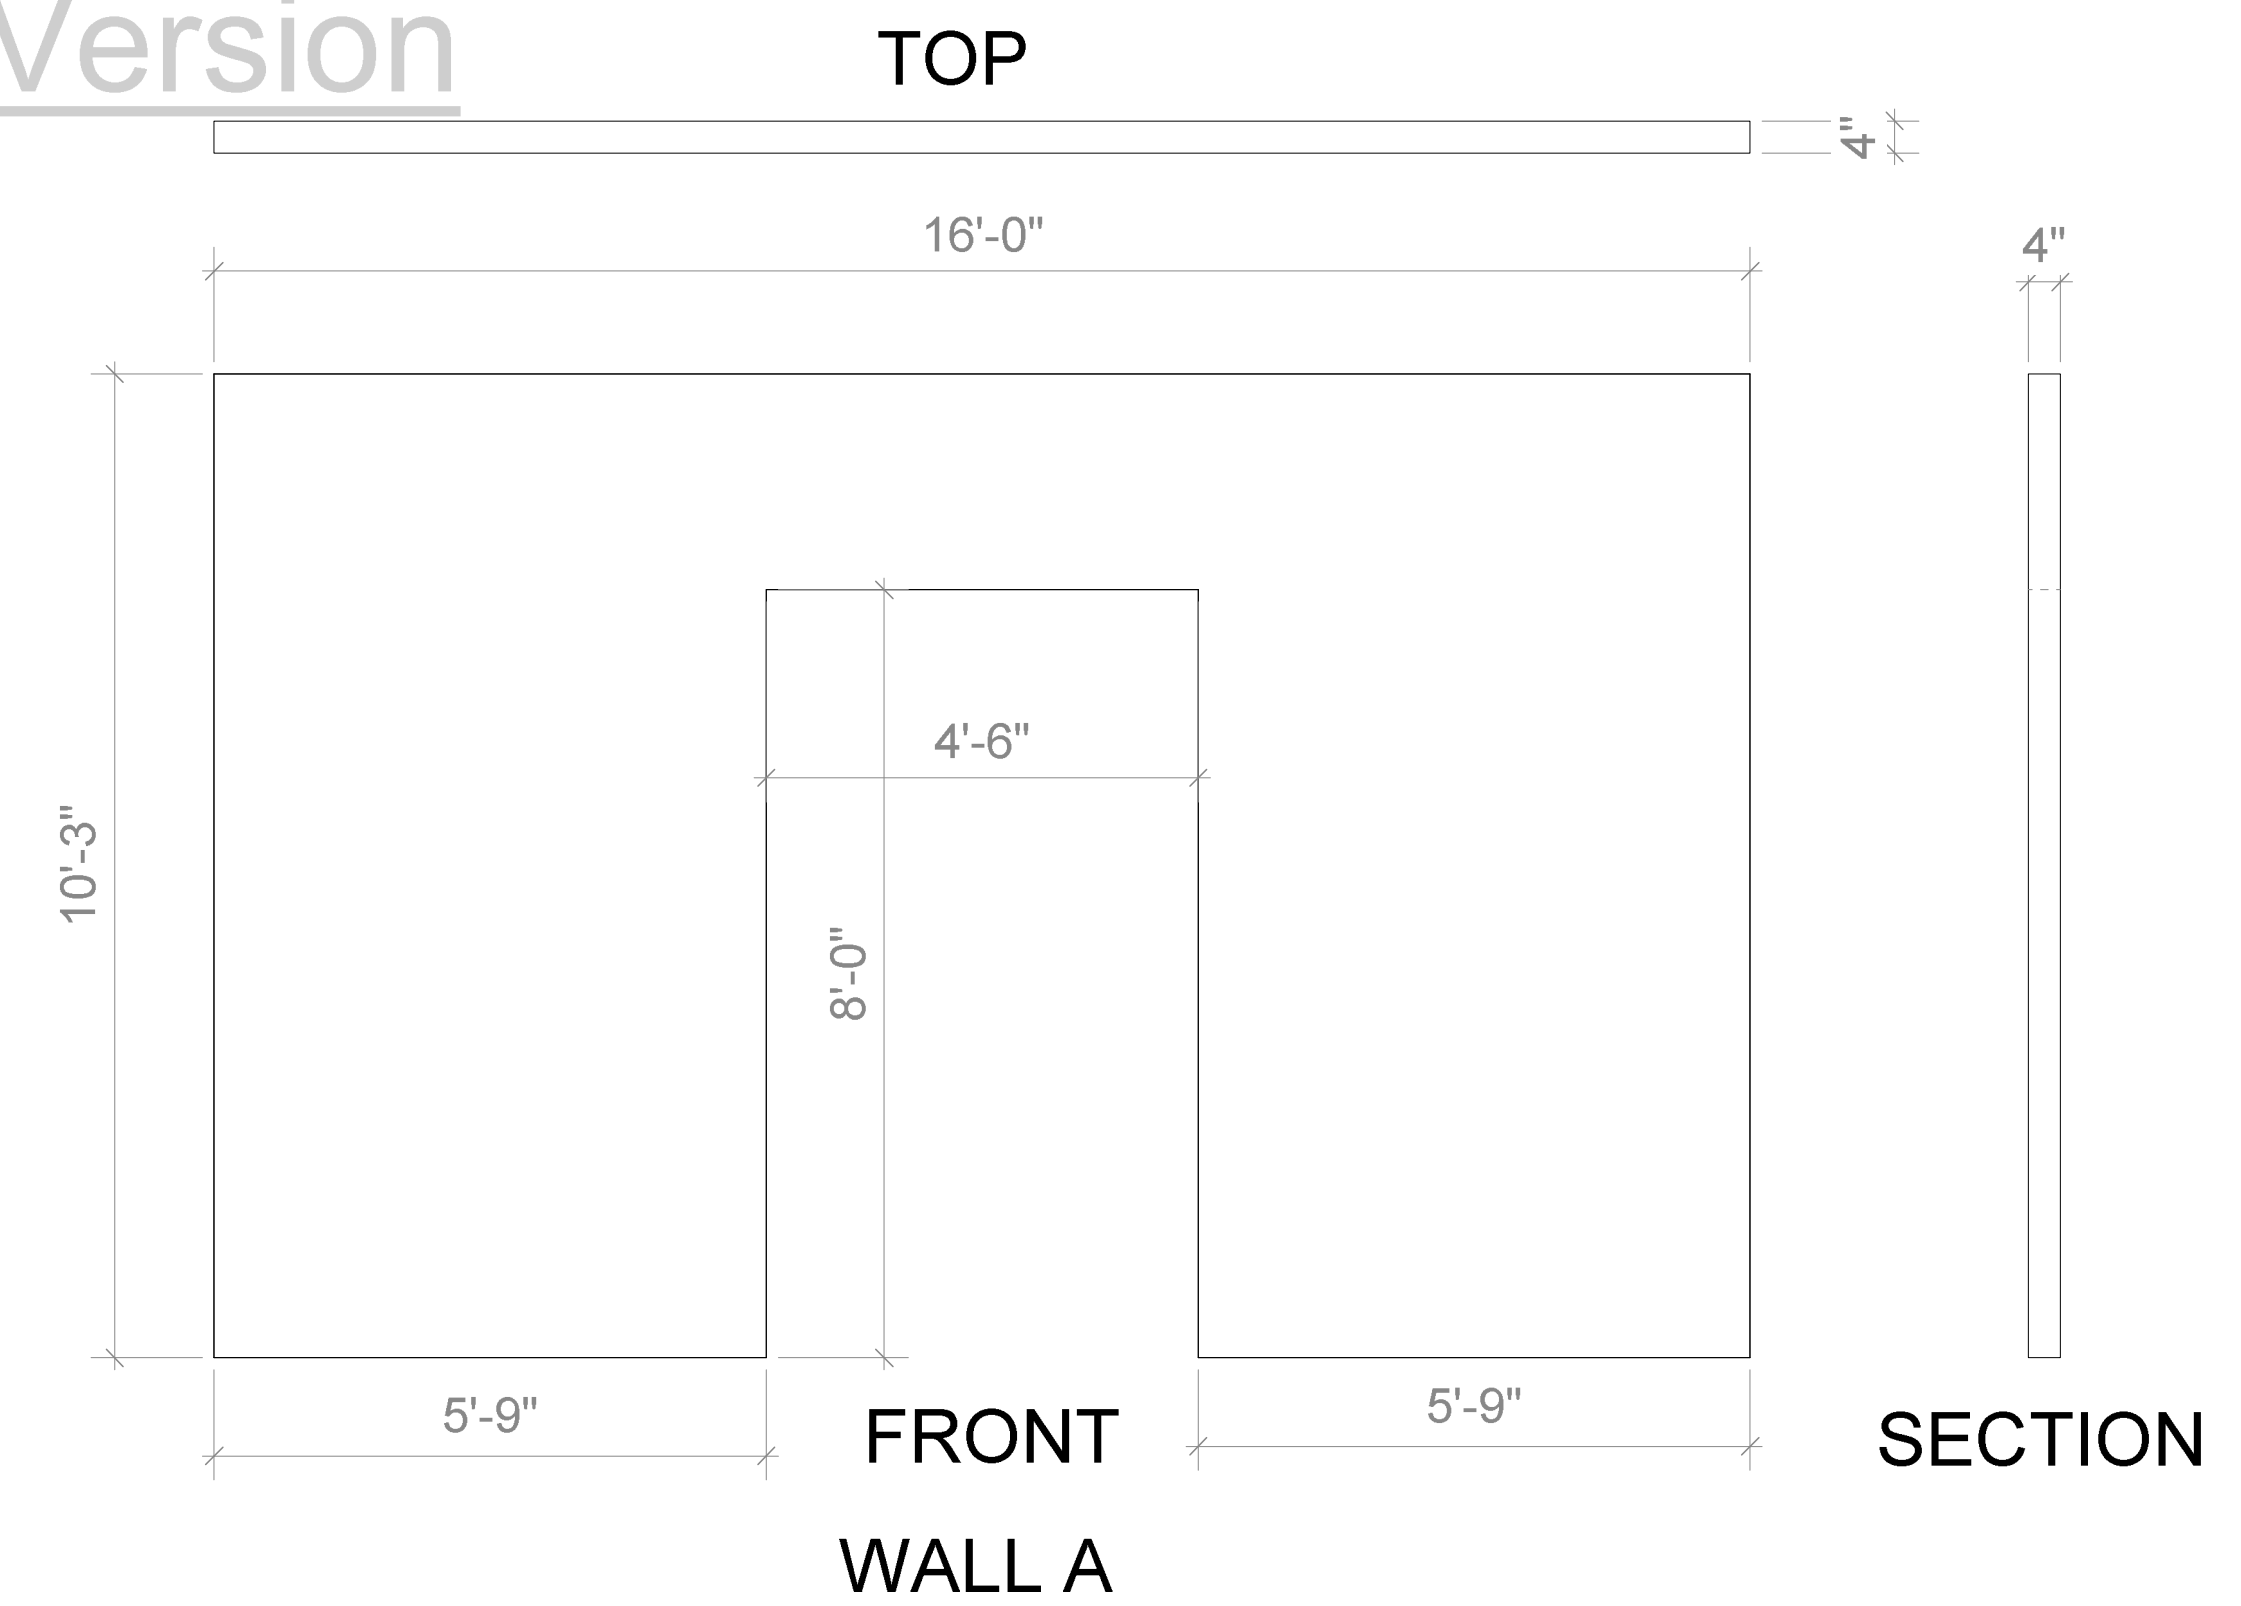

CENTER SECTION LOOKING SR

CENTER SECTION LOOKING SL

Senior Festival

SECTIONS	Date 9-8-2019
The University of the Arts	Scale : 1/4"=1'
Director : Allison Mudd, Josh Farner	2 OF 4
Designer : Rachael Gran	
Revisions : 10-9-2019	

MUSLIN PORTAL A

MUSLIN PORTAL B

MUSLIN PORTAL C

FRONT WALL A

SECTION

FLOOR

NOTES

MUSLIN PORTALS PAINTED ON FRONT SIDE AS TRANSLUCENCIES, SMALL SCRAPS AND DRAPED PIECES APPLIED TO SIDES AND TOP (OTHER FABRIC) SOME PIECES REMOVABLE FOR ACTOR USE. PORTAL LEGS RIGGED TO PULL OFFSTAGE FOR SOME SCENES.

Senior Festival

ELEVATIONS	Date 9-8-2019
The University of the Arts	Scale : 1/2"=1'
Director : Allison Mudd, Josh Farmer	3
Designer : Rachael Gran	OF
Revisions : 10-9-2019	4

PERSPECTIVE VIEW

SHEET 4/4

SCALE: 1/8"=1'