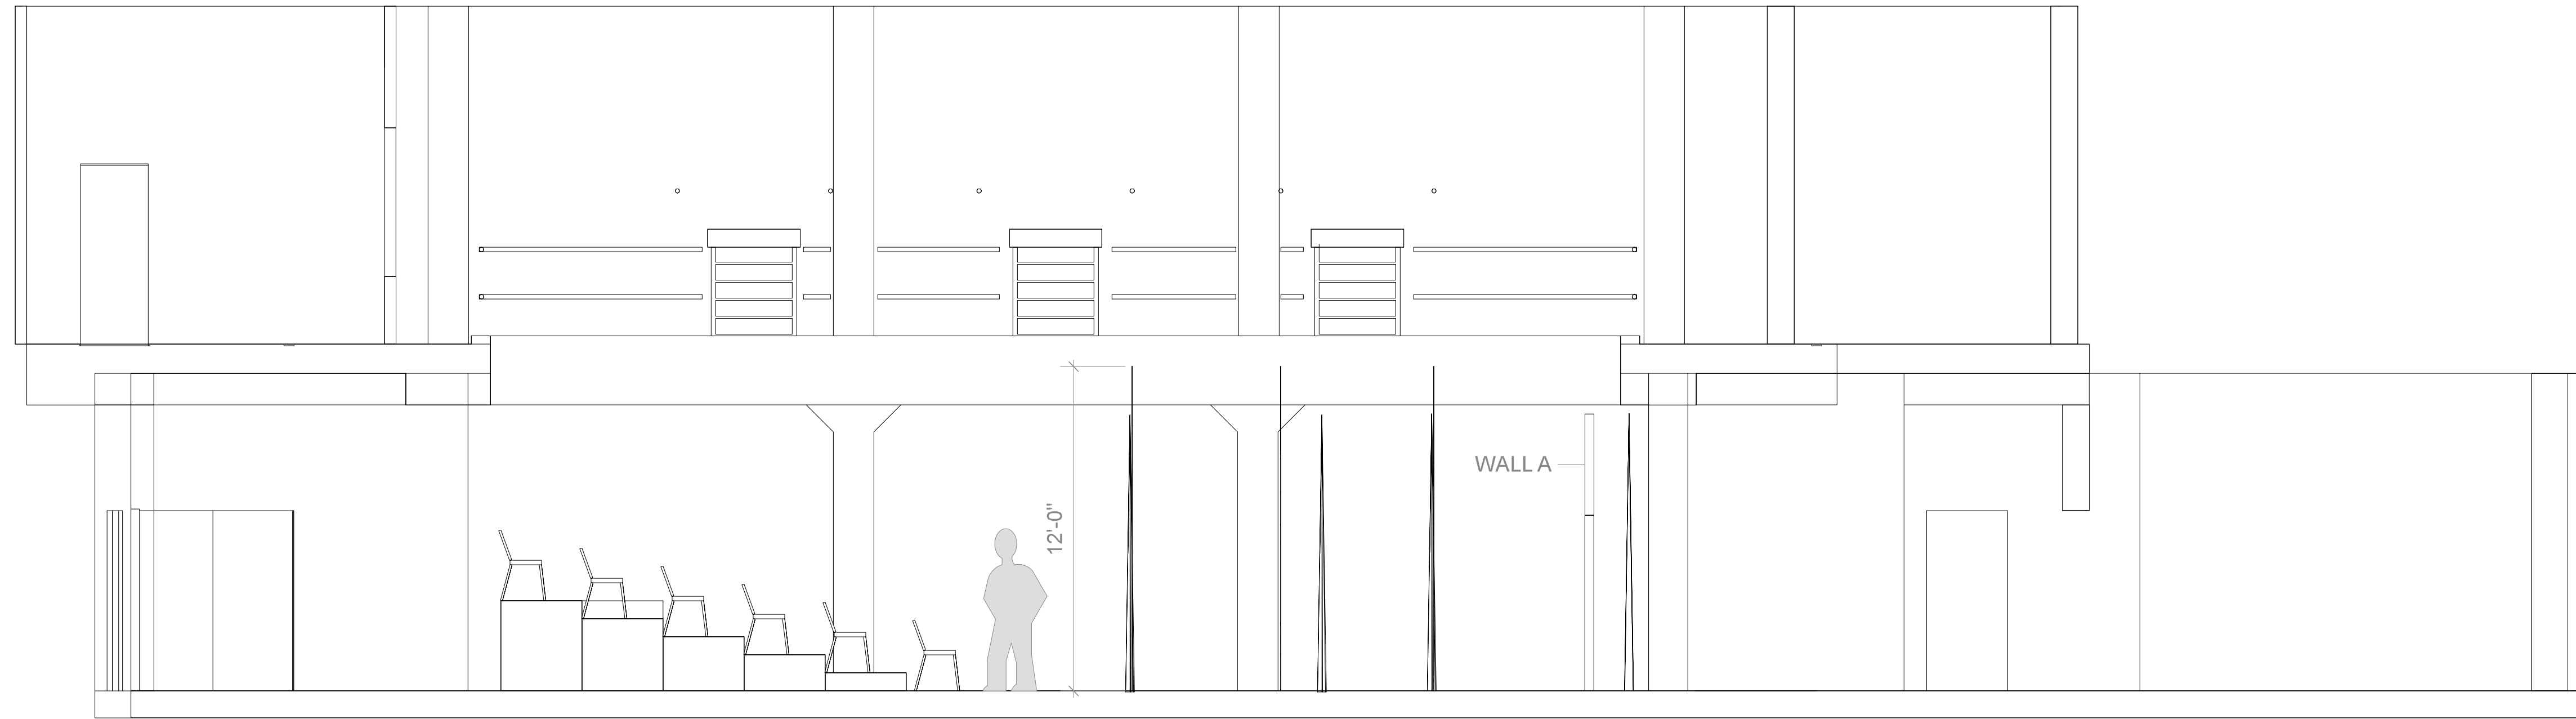

NOTES

MUSLIN PORTALS AT MID SOFFIT LEVEL
DIRECTLY BELOW LIGHTING PIPES

Senior Festival

GROUNDPLAN	Date 9-8-2019
The University of the Arts	Scale : 1/4"= 1'
Director : Allison Mudd, Josh Farner	1
Designer : Rachael Gran	OF
Revisions : 10-9-2019	4

CENTER SECTION LOOKING SR

CENTER SECTION LOOKING SL

Senior Festival

SECTIONS	Date 9-8-2019
The University of the Arts	Scale : 1/4"=1'
Director : Allison Mudd, Josh Farner	2 OF 4
Designer : Rachael Gran	
Revisions : 10-9-2019	

MUSLIN PORTAL A

MUSLIN PORTAL B

MUSLIN PORTAL C

FRONT WALL A

SECTION

FLOOR

NOTES

MUSLIN PORTALS PAINTED ON FRONT SIDE AS TRANSLUCENCIES, SMALL SCRAPS AND DRAPED PIECES APPLIED TO SIDES AND TOP (OTHER FABRIC) SOME PIECES REMOVABLE FOR ACTOR USE. PORTAL LEGS RIGGED TO PULL OFFSTAGE FOR SOME SCENES.