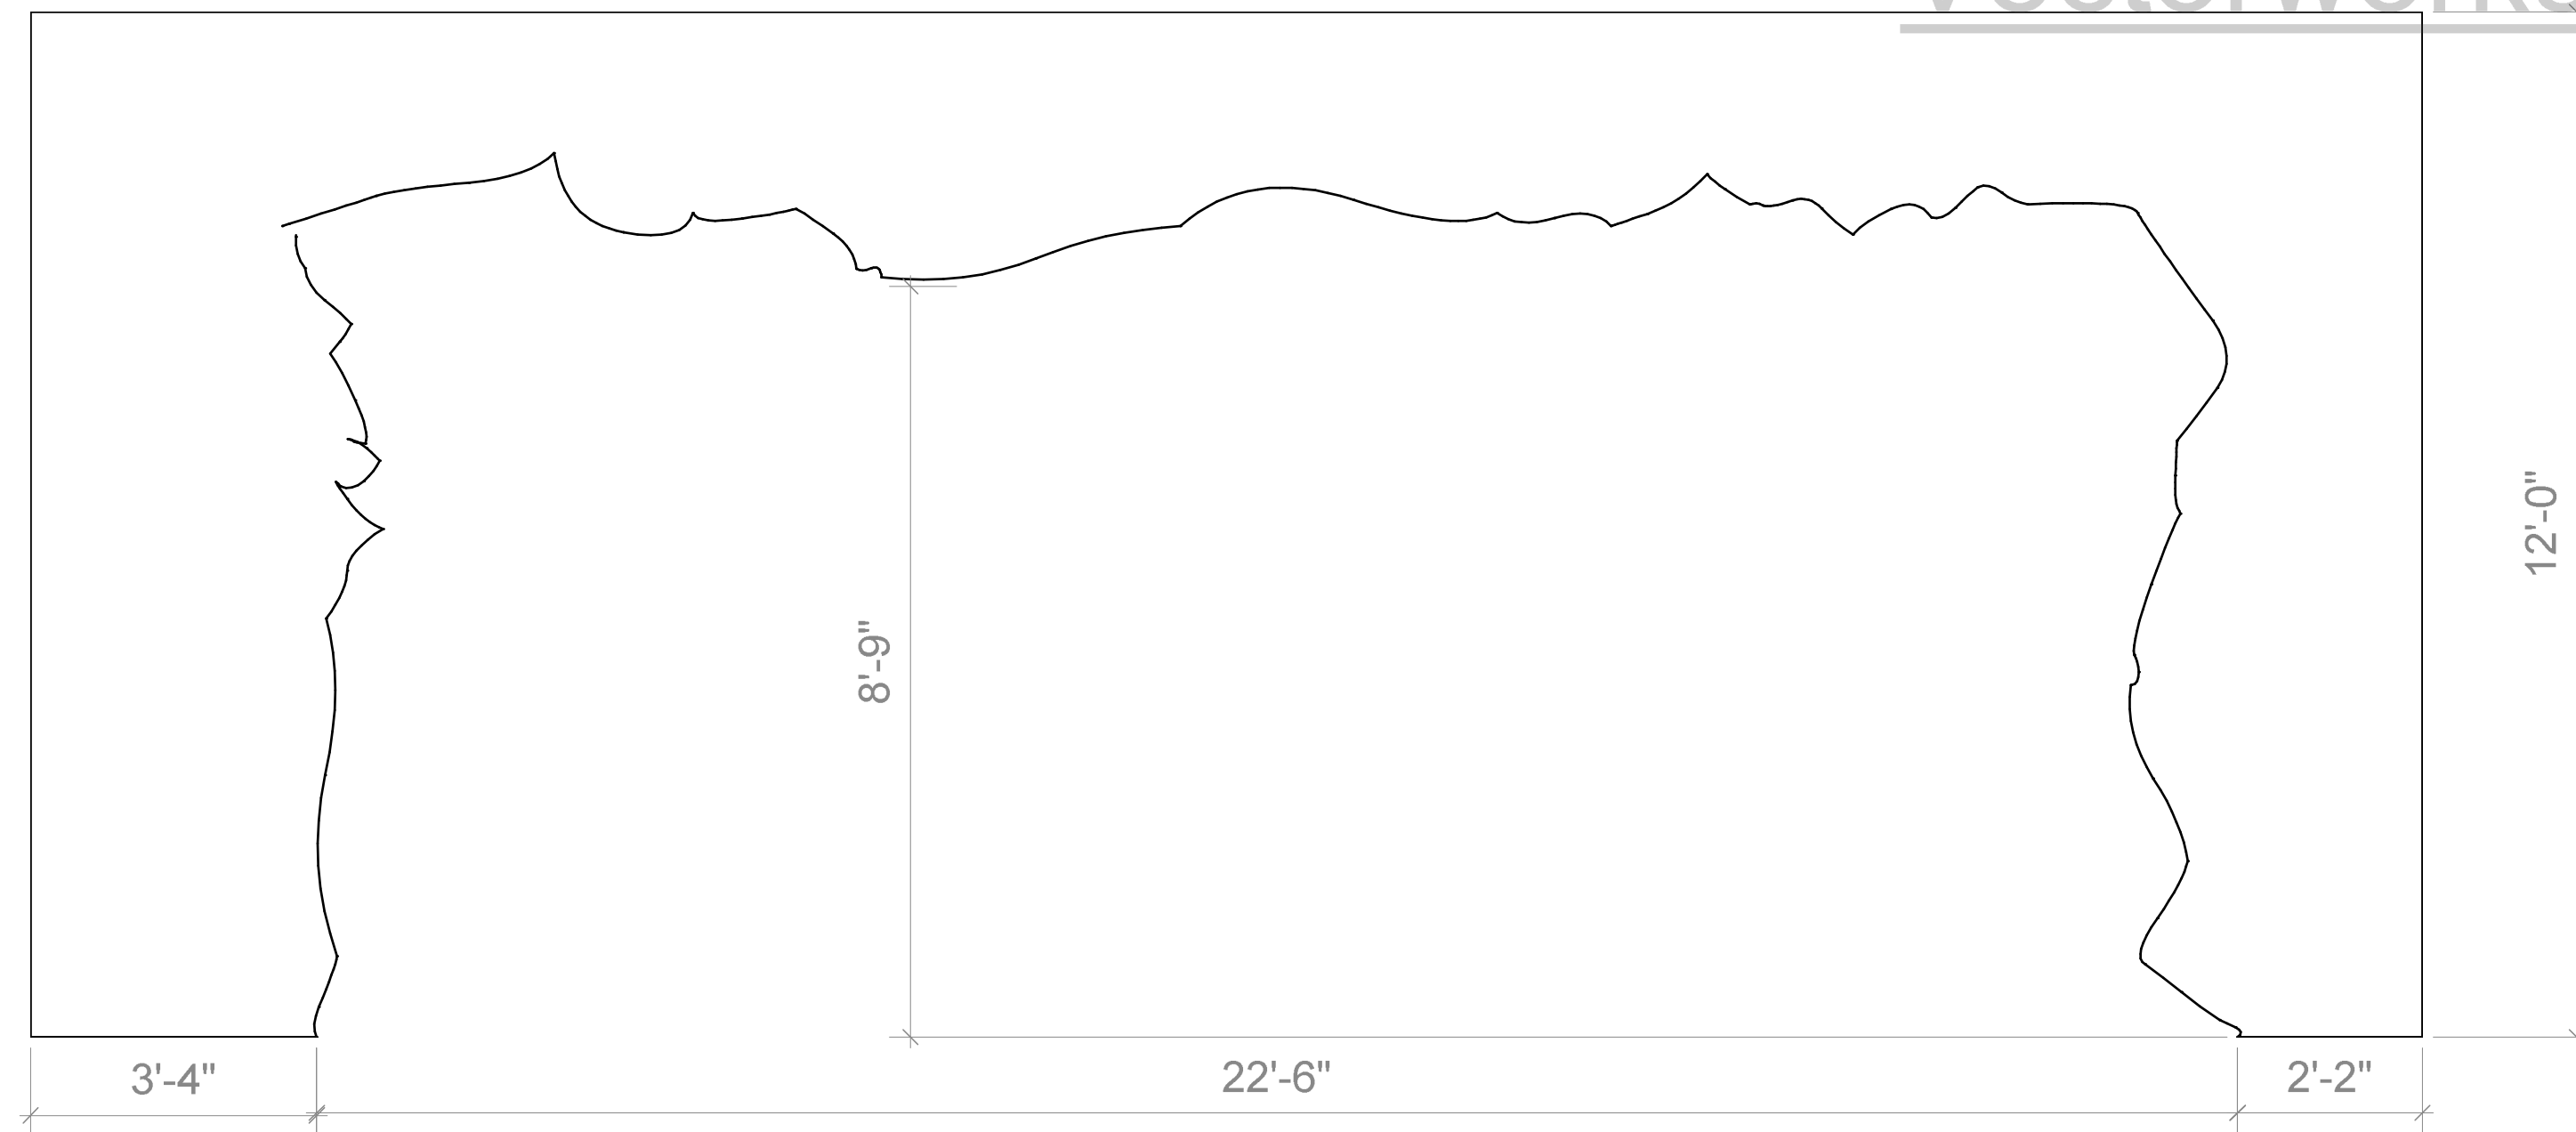

NOTES

MUSLIN PORTALS AT MID SOFFIT LEVEL
DIRECTLY BELOW LIGHTING PIPES

Senior Festival

GROUNDPLAN	Date 9-8-2019
The University of the Arts	Scale : 1/4"= 1'
Director : Allison Mudd, Josh Farner	1
Designer : Rachael Gran	OF
Revisions : 10-9-2019	4

CENTER SECTION LOOKING SR

CENTER SECTION LOOKING SL

Senior Festival

SECTIONS	Date 9-8-2019
The University of the Arts	Scale : 1/4"=1'
Director : Allison Mudd, Josh Farner	2 OF 4
Designer : Rachael Gran	
Revisions : 10-9-2019	

MUSLIN PORTAL A

MUSLIN PORTAL B

MUSLIN PORTAL C

FRONT WALL A

SECTION

FLOOR

NOTES

MUSLIN PORTALS PAINTED ON FRONT SIDE AS TRANSLUCENCIES, SMALL SCRAPS AND DRAPED PIECES APPLIED TO SIDES AND TOP (OTHER FABRIC) SOME PIECES REMOVABLE FOR ACTOR USE. PORTAL LEGS RIGGED TO PULL OFFSTAGE FOR SOME SCENES.

Senior Festival

ELEVATIONS	Date 9-8-2019
The University of the Arts	Scale : 1/2"=1'
Director : Allison Mudd, Josh Farmer	3
Designer : Rachael Gran	OF
Revisions : 10-9-2019	4

PERSPECTIVE VIEW

SHEET 4/4

SCALE: 1/8"=1'